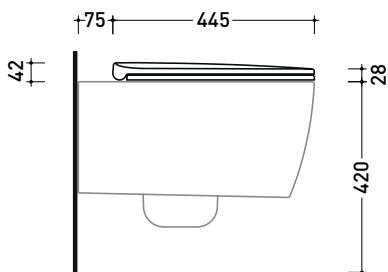

art. PY118S - PY117S - PY117RS
vista laterale / lateral view