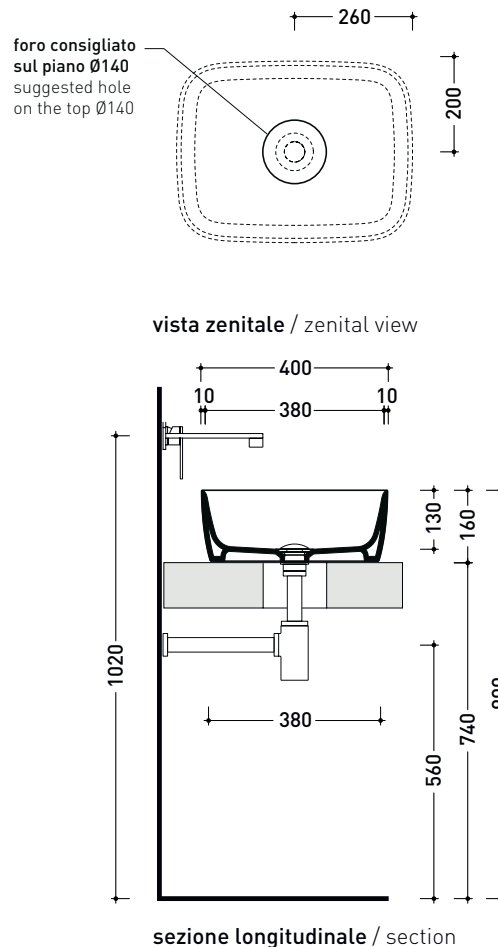

PY52A Play 52

Countertop basin 52 cm

• without overflow • without tap ledge

Complements: **FORTY6 shelf (F6MW)**
Furniture CUBIKA - depth. 50 cm
Furniture DENVER
Filo 60 / 75 structure (FI60SV - FI75SV - FI75SC)
Line taps basin: ONE - NOKÉ - SI - FOLD - X1 - STIL
Line accessories: TWO - HOOP - FOLD

Technical accessories: **Chrome siphon (SIFL/CR) - Telescopic chrome siphon (SIFL066)**
Stop & Go drain (PLSG)
CERAMIC Stop & Go drain (PLCE)
Chrome waste with automatic integrated overflow (PLTPCR)
Waste with automatic integrated overflow and ceramic cover (PLTPCE)

Package dim.

Weight **12.8 kg**

Pz. Pallet n° **18**

CE UNI EN 14688 - CL00 Dop-No14688