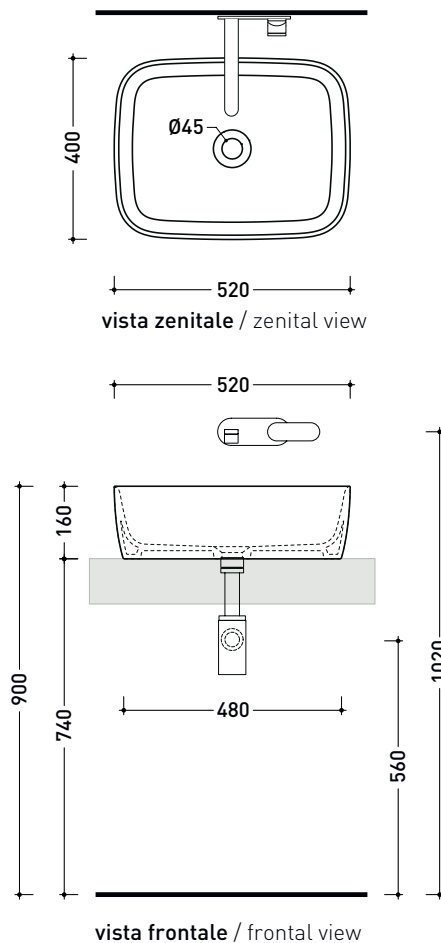

PY52A Play 52

Countertop basin 52 cm

• without overflow • without tap ledge

Complements: **FORTY6 shelf (F6MW)**
Furniture CUBIKA - depth. 50 cm
Furniture DENVER
Filo 60 / 75 structure (FI60SV - FI75SV - FI75SC)
Line taps basin: ONE - NOKÉ - SI - FOLD - X1 - STIL
Line accessories: TWO - HOOP - FOLD

Technical accessories: **Chrome siphon (SIFL/CR) - Telescopic chrome siphon (SIFL066)**
Stop & Go drain (PLSG)
CERAMIC Stop & Go drain (PLCE)
Chrome waste with automatic integrated overflow (PLTPCR)
Waste with automatic integrated overflow and ceramic cover (PLTPCE)

Package dim.

Weight **12.8 kg**

Pz. Pallet n° **18**

CE UNI EN 14688 - CL00 Dop-No14688