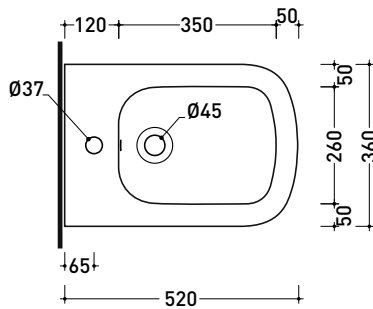

PY218

Wall hung single-hole bidet (fixing kit included art. 9008)

• with overflow • without hole/3 tap hole on demand

Complements: **Line taps bidet:** ONE - NOKÉ - SI - FOLD - X1 - STIL
Line accessories: TWO - HOOP - FOLD

Technical accessories: **Universal fixing bracket for wall hung wc/bidet (41/P)**
Short chrome siphon for bidet (SIFB/CR)
Stop & Go drain (PLSG)
CERAMIC Stop & Go drain (PLCE)
Two piece set chrome tap filters (RF026)

Package dim.

Weight **19 kg**

Pz. Pallet n° **18**

CE UNI EN 14528 - CL20 Dop-No14528

vista zenitale / zenital view