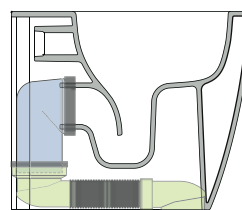

## KIT SUITABLE FOR FLOOR TRAP

**LKR90** (SET: LKR90)

da/ from 50 a/ to 80 mm

**LK8010** (SET: LKR90+LKR20)

da/ from 80 a/ to 100 mm

**LK1012** (SET: LKR90+LKR40)

da/ from 100 a/ to 120 mm

**LK1214** (SET: LKRS+LKR40)

da/ from 120 a/ to 140 mm

**LK1416** (SET: LKRS+LKR20)

da/ from 140 a/ to 160 mm

**LKRS** (SET: LKRS)

da/ from 160 a/ to 180 mm

**LK1820** (SET: LKRS+LKR20)

da/ from 180 a/ to 200 mm

**LK2022** (SET: LKRS+LKR40)

da/ from 200 a/ to 220 mm

**LK2233** (SET: LKR90+LKR33)

da/ from 220 a/ to 350\* mm

**ATTENTION: THE DRAINAGE CONNECTORS ARE NOT INCLUDED**