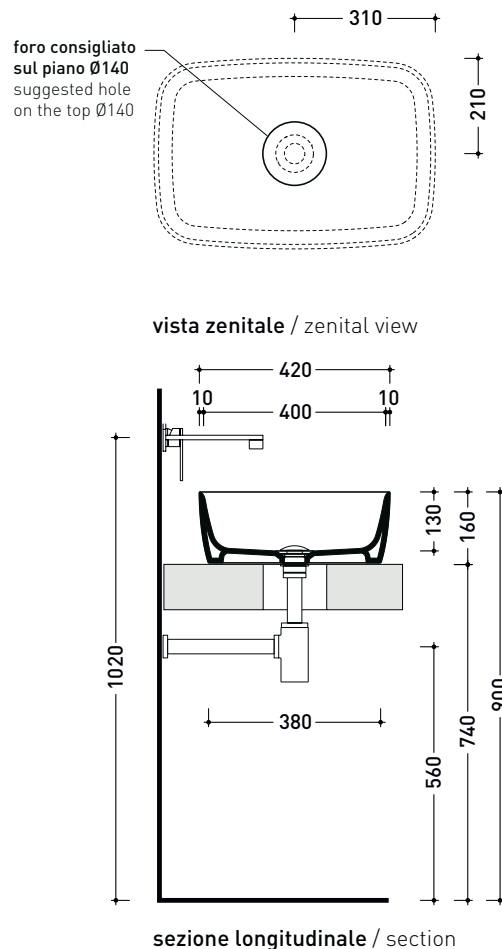

PY62A Play 62

Countertop basin 62 cm

• without overflow • without tap ledge

Complements: FORTY6 shelf (F6MW)
Furniture CUBIKA - depth. 50 cm
Furniture DENVER
Filo 75 structure (FI75SV - FI75SC)
Line taps basin: ONE - NOKÉ - SI - FOLD - X1 - STIL
Line accessories: TWO - HOOP - FOLD

Technical accessories: Chrome siphon (SIFL/CR) - Telescopic chrome siphon (SIFL066)
Stop & Go drain (PLSG)
CERAMIC Stop & Go drain (PLCE)
Chrome waste with automatic integrated overflow (PLTPCR)
Waste with automatic integrated overflow and ceramic cover (PLTPCE)

Package dim.

Weight 15,4 kg

Pz. Pallet n° 15

UNI EN 14688 - CL00

Dop-No14688

sizes in mm

Please consider a 2% tolerance on indicated measurements