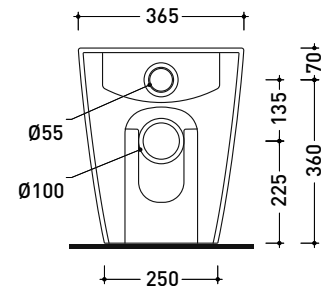

Package dim.

Weight **11.2 kg**

Pz. Pallet n° **30**

UNI EN 14688 - CL00

Dop-No14688

vista zenitale / zenital view

foro consigliato sul piano Ø140 suggested hole on the top Ø140

vista zenitale / zenital view

vista laterale / lateral view

vista retro / back view

sezione longitudinale / section

sezione longitudinale / section

**NOTICE: floor fixing by silicone**

sizes in mm

Please consider a 2% tolerance on indicated measurements

Package dim.

Weight kg

Pz. Pallet n° 15

CE UNI EN 997

Dop-No997

pag. 1/2

Flaminia does not recommend combining this toilet model with rapid-flow/flushometer systems or traditional high tanks

vista zenitale / zenital view

vista laterale / lateral view

vista retro / back view

**SCARICO A PARETE**  
**PREDISPOSTO PER WC SOSPESO**  
 WALL DISCHARGE ARRANGEMENT  
 FOR WALL-HUNG WC

sezione longitudinale / section

**SCARICO A PAVIMENTO**  
**PREDISPOSTO DA 5 A 35 CM**  
 ARRANGEMENT DISCHARGE  
 TO FLOOR FROM 5 TO 35 CM