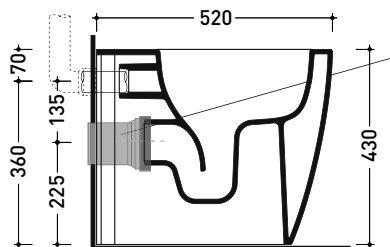

sezione longitudinale / section