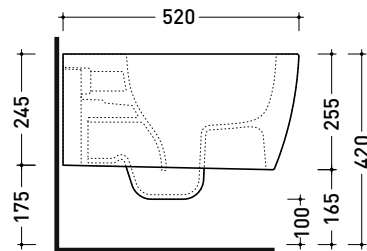

sezione laterale / section

vista laterale / lateral view

sezione longitudinale / section

sizes in mm

Please consider a 2% tolerance on indicated measurements

Package dim.

Weight **21,8 kg**

Pz. Pallet n° **18**

CE UNI EN 997

Dop-No997

Flaminia does not recommend combining this toilet model with rapid-flow/flushometer systems or traditional high tanks

vista zenitale / zenital view