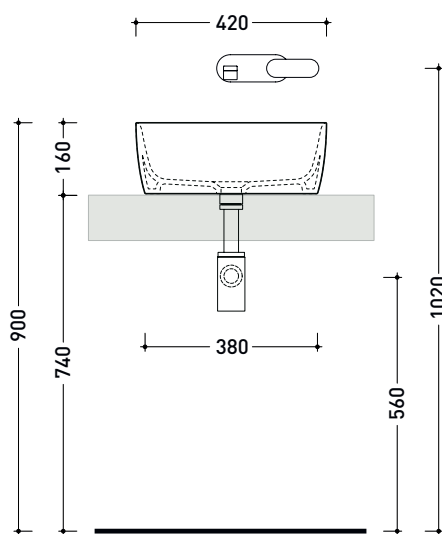

### Countertop basin 42 cm

• without overflow • without tap ledge

Complements: **FORTY6 shelf (F6MW)**  
**Furniture CUBIKA - depth. 50 cm**  
**Furniture DENVER**  
**Filo 60 / 75 structure (FI60SV - FI75SV - FI75SC)**  
**Line taps basin: ONE - NOKÉ - SI - FOLD - X1 - STIL**  
**Line accessories: TWO - HOOP - FOLD**

Package dim.

Weight **11.2 kg**

Pz. Pallet n° **30**

UNI EN 14688 - CL00

Dop-No14688

vista zenitale / zenital view

foro consigliato sul piano Ø140 suggested hole on the top Ø140

vista zenitale / zenital view

vista frontale / frontal view

sezione longitudinale / section

sizes in mm

Please consider a 2% tolerance on indicated measurements