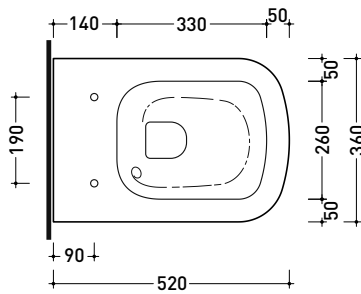

Package dim.

Weight **11.2 kg**

Pz. Pallet n° **30**

UNI EN 14688 - CL00

Dop-No14688

vista zenitale / zenital view

foro consigliato sul piano Ø140 suggested hole on the top Ø140

vista zenitale / zenital view

vista frontale / frontal view

sezione longitudinale / section

sizes in mm

Please consider a 2% tolerance on indicated measurements

sezione laterale / section

vista laterale / lateral view

sezione longitudinale / section

sizes in mm

Please consider a 2% tolerance on indicated measurements

Package dim.

Weight **21,8 kg**

Pz. Pallet n° **18**

CE UNI EN 997

Dop-No997

Flaminia does not recommend combining this toilet model with rapid-flow/flushometer systems or traditional high tanks

vista zenitale / zenital view