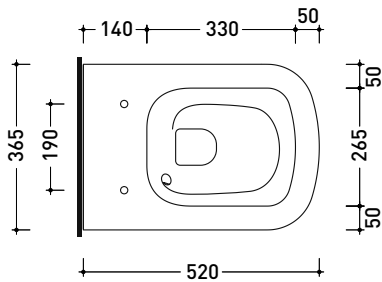

Package dim.

Weight **11.2 kg**

Pz. Pallet n° **30**

UNI EN 14688 - CL00

Dop-No14688

vista zenitale / zenital view

foro consigliato sul piano Ø140 suggested hole on the top Ø140

vista zenitale / zenital view

vista laterale / lateral view

vista retro / back view

sezione longitudinale / section

sezione longitudinale / section

**NOTICE: floor fixing by silicone**

sizes in mm

Please consider a 2% tolerance on indicated measurements

Package dim.

Weight kg

Pz. Pallet n° 15

CE UNI EN 997

Dop-No997

pag. 1/2

Flaminia does not recommend combining this toilet model with rapid-flow/flushometer systems or traditional high tanks

vista zenitale / zenital view