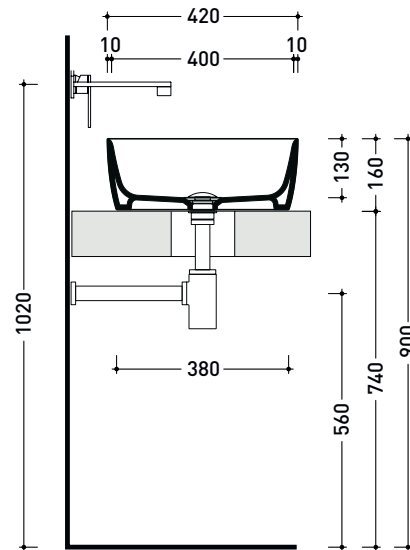

### Countertop basin 42 cm

• without overflow • without tap ledge

Complements: **FORTY6 shelf (F6MW)**  
**Furniture CUBIKA - depth. 50 cm**  
**Furniture DENVER**  
**Filo 60 / 75 structure (FI60SV - FI75SV - FI75SC)**  
**Line taps basin: ONE - NOKÉ - SI - FOLD - X1 - STIL**  
**Line accessories: TWO - HOOP - FOLD**

Package dim.

Weight **11.2 kg**

Pz. Pallet n° **30**

UNI EN 14688 - CL00

Dop-No14688

vista zenitale / zenital view

foro consigliato sul piano Ø140 suggested hole on the top Ø140

vista zenitale / zenital view

vista frontale / frontal view

sezione longitudinale / section

sizes in mm

Please consider a 2% tolerance on indicated measurements