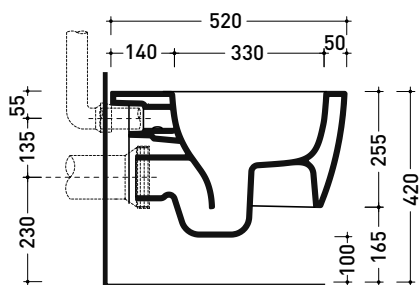

sezione longitudinale / section