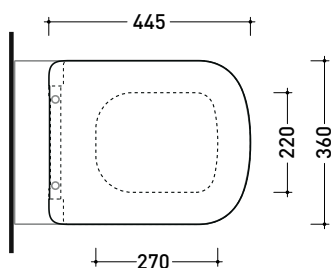

## PYCW05

SLIM Soft-closing thermosetting seat&cover with **quick-release hinges**

Complements: **Wall hung wc Play gosilent (PY118S)**  
**Back to wall wc Play gosilent (PY117S - PY117RS)**

Package dim.

Weight **2,2 kg**

Pz. Pallet n° -

art. PY118S - PY117S - PY117RS  
 vista zenitale / zenital view

art. PY118S - PY117S - PY117RS  
 vista laterale / lateral view

art. PY118S - PY117S - PY117RS  
 vista frontale / front view