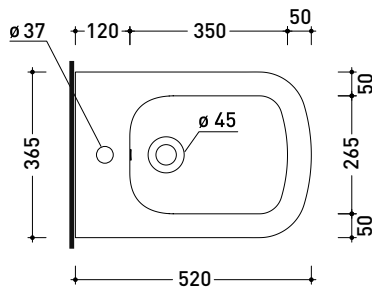

PY217

Back to wall single-hole bidet

• with overflow • without tap hole on demand

Complements: **Niagara panel bidet (TR40)**
Line taps bidet: ONE - NOKÉ - SI - FOLD - X1 - STIL
Line accessories: TWO - HOOP - FOLD

Technical accessories:
Short chrome siphon for bidet (SIFB/CR)
Stop & Go drain (PLSG)
Stop&Go CERAMIC drain (PLCE)
Two piece set chrome tap filters (RF026)

Package dim.

Weight kg

Pz. Pallet n° 15

CE UNI EN 14528 - CL20 Dop-No14528

vista zenitale / zenital view