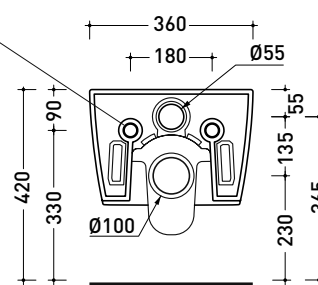

vista retro / back view