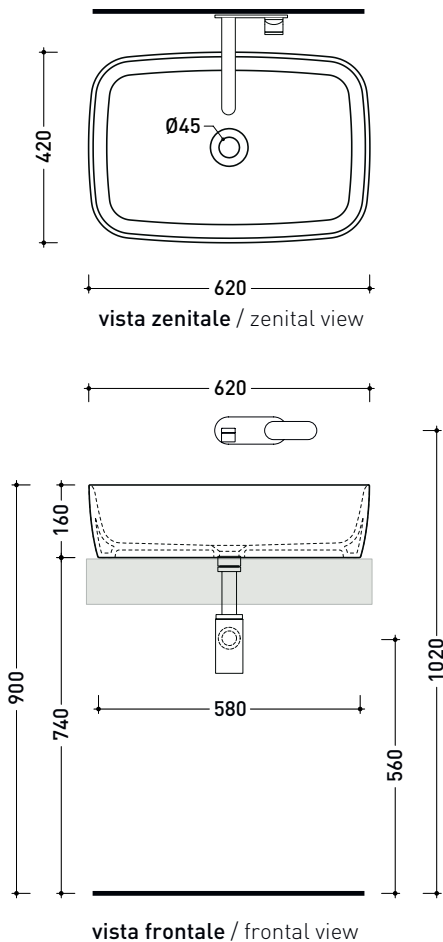

PY62A Play 62

Countertop basin 62 cm

• without overflow • without tap ledge

Complements: FORTY6 shelf (F6MW)
Furniture CUBIKA - depth. 50 cm
Furniture DENVER
Filo 75 structure (FI75SV - FI75SC)
Line taps basin: ONE - NOKÉ - SI - FOLD - X1 - STIL
Line accessories: TWO - HOOP - FOLD

Technical accessories: Chrome siphon (SIFL/CR) - Telescopic chrome siphon (SIFL066)
Stop & Go drain (PLSG)
CERAMIC Stop & Go drain (PLCE)
Chrome waste with automatic integrated overflow (PLTPCR)
Waste with automatic integrated overflow and ceramic cover (PLTPCE)

Package dim.

Weight 15,4 kg

Pz. Pallet n° 15

UNI EN 14688 - CL00

Dop-No14688

sizes in mm

Please consider a 2% tolerance on indicated measurements