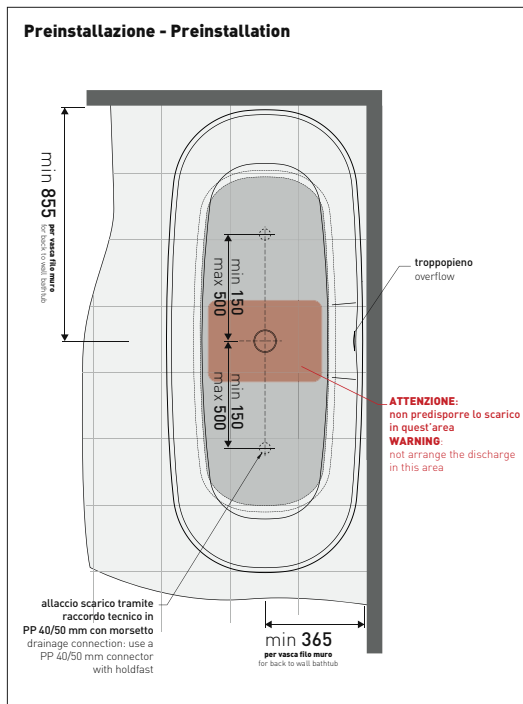

Dim. Imballo

Peso 110 kg

Pz. Palet n° 1

UNI EN 14516 - CL1

Dop-No14516

vista zenitale / zenital view

Capacità Max / Max Capacity 310 L.
Peso Netto / Net Weight 110 Kg.