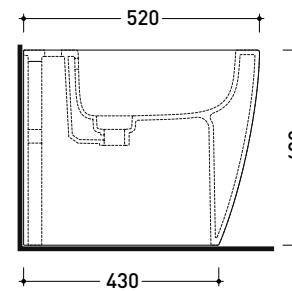

### Back to wall single-hole bidet

• with overflow • without tap hole on demand

Complements: **Niagara panel bidet (TR40)**  
**Line taps bidet: ONE - NOKÉ - SI - FOLD - X1 - STIL**  
**Line accessories: TWO - HOOP - FOLD**

Pz. Pallet n° 15

CE UNI EN 14528 - CL20 Dop-No14528

vista zenitale / zenital view

vista laterale / lateral view

sezione longitudinale / section

vista retro / back view

**NOTICE: floor fixing by silicone**

sizes in mm