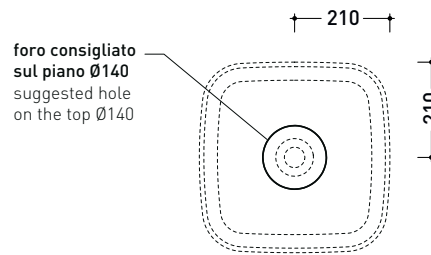

### Countertop basin 42 cm

• without overflow • without tap ledge

Complements: **FORTY6 shelf (F6MW)**  
**Furniture CUBIKA - depth. 50 cm**  
**Furniture DENVER**  
**Filo 60 / 75 structure (FI60SV - FI75SV - FI75SC)**  
**Line taps basin: ONE - NOKÉ - SI - FOLD - X1 - STIL**  
**Line accessories: TWO - HOOP - FOLD**

Package dim.

Weight **11.2 kg**

Pz. Pallet n° **30**

UNI EN 14688 - CL00

Dop-No14688

vista zenitale / zenital view

foro consigliato sul piano Ø140 suggested hole on the top Ø140

vista zenitale / zenital view

vista frontale / frontal view

sezione longitudinale / section

sizes in mm

Please consider a 2% tolerance on indicated measurements