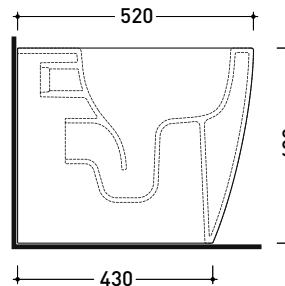

Package dim.

Weight **11.2 kg**

Pz. Pallet n° **30**

UNI EN 14688 - CL00

Dop-No14688

vista zenitale / zenital view

foro consigliato sul piano Ø140 suggested hole on the top Ø140

vista zenitale / zenital view

vista laterale / lateral view

vista retro / back view

sezione longitudinale / section

sezione longitudinale / section

**NOTICE: floor fixing by silicone**

sizes in mm

Please consider a 2% tolerance on indicated measurements

Package dim.

Weight kg

Pz. Pallet n° 15

CE UNI EN 997

Dop-No997

pag. 1/2

Flaminia does not recommend combining this toilet model with rapid-flow/flushometer systems or traditional high tanks

vista zenitale / zenital view

vista laterale / lateral view

vista retro / back view

**SCARICO A PARETE**  
**PREDISPOSTO PER WC SOSPESO**  
 WALL DISCHARGE ARRANGEMENT  
 FOR WALL-HUNG WC

sezione longitudinale / section

**SCARICO A PAVIMENTO**  
**PREDISPOSTO DA 5 A 35 CM**  
 ARRANGEMENT DISCHARGE  
 TO FLOOR FROM 5 TO 35 CM