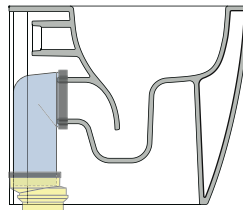

connessioni di scarico da acquistare separatamente  
 drainage connector to be purchased separately

da/from 50 a/to 350 mm

sezione longitudinale / section

**NOTICE: floor fixing by silicone**

## KIT SUITABLE FOR WALL TRAP

**LKR00** (SET: LKR00)

## KIT SUITABLE FOR FLOOR TRAP

**LKR90** (SET: LKR90)

da/ from 50 a/ to 80 mm

**LK8010** (SET: LKR90+LKR20)

da/ from 80 a/ to 100 mm

**LK1012** (SET: LKR90+LKR40)

da/ from 100 a/ to 120 mm

**LK1214** (SET: LKRS+LKR40)