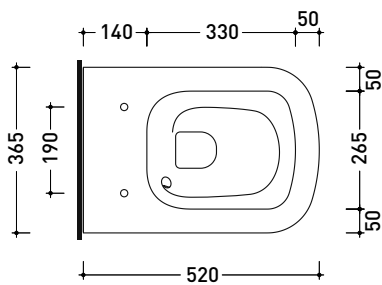

Package dim.

Weight **11.2 kg**

Pz. Pallet n° **30**

UNI EN 14688 - CL00

Dop-No14688

vista zenitale / zenital view

foro consigliato sul piano Ø140 suggested hole on the top Ø140

vista zenitale / zenital view

sezione laterale / section

vista laterale / lateral view

sezione longitudinale / section

sizes in mm

Please consider a 2% tolerance on indicated measurements

Package dim.

Weight kg

Pz. Pallet n° 15

CE UNI EN 997

Dop-No997

Flaminia does not recommend combining this toilet model with rapid-flow/flushometer systems or traditional high tanks

vista zenitale / zenital view

vista laterale / lateral view

vista retro / back view

sezione longitudinale / section

sezione longitudinale / section

**NOTICE: floor fixing by silicone**

sizes in mm

Please consider a 2% tolerance on indicated measurements