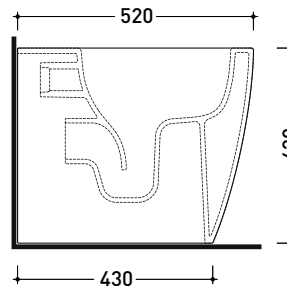

Package dim.

Weight **11.2 kg**

Pz. Pallet n° **30**

UNI EN 14688 - CL00

Dop-No14688

vista zenitale / zenital view

foro consigliato sul piano Ø140 suggested hole on the top Ø140

vista zenitale / zenital view

sezione laterale / section

vista laterale / lateral view

sezione longitudinale / section

sizes in mm

Please consider a 2% tolerance on indicated measurements

Package dim.

Weight kg

Pz. Pallet n° 15

CE UNI EN 997

Dop-No997

Flaminia does not recommend combining this toilet model with rapid-flow/flushometer systems or traditional high tanks

vista zenitale / zenital view

vista laterale / lateral view

vista retro / back view

sezione longitudinale / section

sezione longitudinale / section

**NOTICE: floor fixing by silicone**

sizes in mm

Please consider a 2% tolerance on indicated measurements