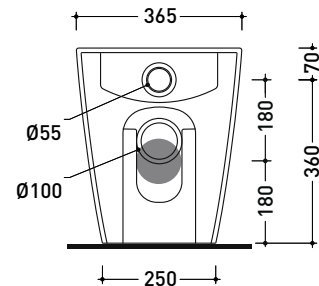

Package dim.

Weight **11.2 kg**

Pz. Pallet n° **30**

UNI EN 14688 - CL00

Dop-No14688

vista zenitale / zenital view

foro consigliato sul piano Ø140 suggested hole on the top Ø140

vista zenitale / zenital view

Package dim.

Weight kg

Pz. Pallet n° 15

CE UNI EN 997

Dop-No997

Flaminia does not recommend combining this toilet model with rapid-flow/flushometer systems or traditional high tanks

vista zenitale / zenital view

vista laterale / lateral view

vista retro / back view

sezione longitudinale / section

sezione longitudinale / section

**NOTICE: floor fixing by silicone**

sizes in mm

Please consider a 2% tolerance on indicated measurements