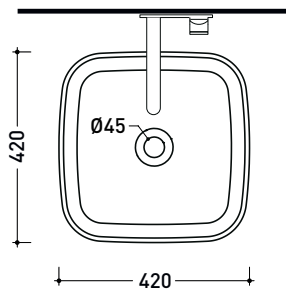

### Countertop basin 42 cm

• without overflow • without tap ledge

Complements: **FORTY6 shelf (F6MW)**  
**Furniture CUBIKA - depth. 50 cm**  
**Furniture DENVER**  
**Filo 60 / 75 structure (FI60SV - FI75SV - FI75SC)**  
**Line taps basin: ONE - NOKÉ - SI - FOLD - X1 - STIL**  
**Line accessories: TWO - HOOP - FOLD**

Package dim.

Weight **11.2 kg**

Pz. Pallet n° **30**

UNI EN 14688 - CL00

Dop-No14688

vista zenitale / zenital view

foro consigliato sul piano Ø140 suggested hole on the top Ø140

vista zenitale / zenital view

vista frontale / frontal view

sezione longitudinale / section

sizes in mm

Please consider a 2% tolerance on indicated measurements