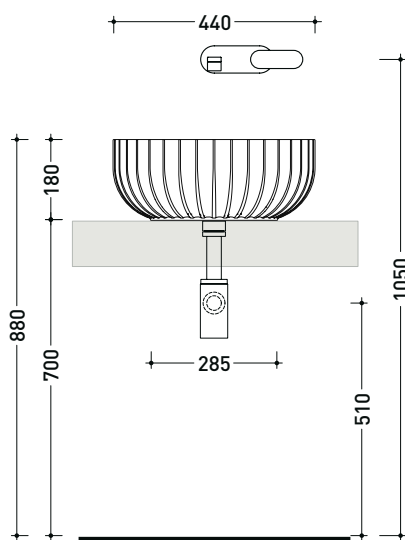

sizes in mm

Please consider a 2% tolerance on indicated measurements

SE44A Settecento 44

Basin 44 cm - countertop or suitable for pedestal

• without overflow • without tap ledge

Complements: **Settecento pedestal (SECOL)**
FORTY6 shelf (F6FNT)
CUBIKA wall hung vanity units depth 50 cm
DENVER furniture (DV103M)
Line taps basin: ONE - NOKÉ - SI - FOLD - X1 - STIL
Line accessories: TWO - HOOP - FOLD

Package dim.

Weight 12 kg

Pz. Pallet n° 30

UNI EN 14688 - CL00

Dop-No14688

vista zenitale / zenital view

vista zenitale / zenital view

vista frontale / frontal view

sezione longitudinale / section

sizes in mm

Please consider a 2% tolerance on indicated measurements

SECOL + SE44A

Pedestal suitable for Settecento 44 basin
(floor fixing kit art. 9005 and siphon art. FMT/SIF included)

Ceramic object holder bowl

Package dim.

Weight 0,9 kg

Pz. Pallet n° -

vista zenitale / zenital view

vista frontale / frontal view

sezione longitudinale / section

sizes in mm