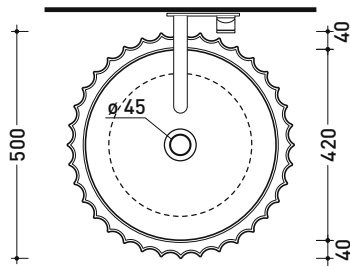

SE50A Settecento 50

Basin 50 cm - countertop or suitable for pedestal

• without overflow • without tap ledge

Complements: **Settecento pedestal (SECOL)**
FORTY6 shelf (F6FNT)
CUBIKA wall hung vanity units depth 50 cm
DENVER furniture (DV103M)
Line taps basin: ONE - NOKÉ - SI - FOLD - X1 - STIL
Line accessories: TWO - HOOP - FOLD

Technical accessories: **Chrome siphon (SIFL/CR) - Telescopic chrome siphon (SIFL066)**
Stop & Go drain (PLSG)
CERAMIC Stop & Go drain (PLCE)
Chrome waste with automatic integrated overflow (PLTPCR)
Waste with automatic integrated overflow and ceramic cover (PLTPCE)

Package dim.

Weight 15,5 kg

Pz. Pallet n° 18

UNI EN 14688 - CL00 Dop-No14688

vista zenitale / zenital view