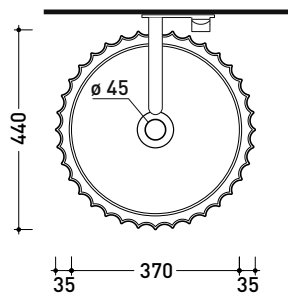

Package dim. cm | Weight 49 kg | Pz. Pallet n° -

UNI EN 14688 - CL00 Dop-No14688

vista zenitale / zenital view

vista zenitale / zenital view

vista frontale / frontal view

sezione longitudinale / section

SE44P MonoSettecento

Wall column-basin 44 cm

(floor fixing kit art. 9005 included)

• without overflow • without tap ledge

Complements: **Line wall-taps basin: ONE - NOKÉ - SI - STIL**
Line accessories: TWO - HOOP - FOLD

Technical accessories: **Chrome siphon (SIFL/CR)**
Stop & Go drain (PLSG)
Ceramic Stop&Go drain (PLCE)
CHROME waste with automatic integrated overflow (PLTPCR)
Waste with automatic integrated overflow and CERAMIC cover (PLTPCE)

Package dim. cm | Weight 49,5 kg | Pz. Pallet n° -

UNI EN 14688 - CL00 Dop-No14688

vista zenitale / zenital view

vista zenitale / zenital view

vista frontale / frontal view

sezione longitudinale / section

sizes in mm

Ceramic object holder bowl

Package dim.

Weight 0,9 kg

Pz. Pallet n° -

vista zenitale / zenital view

vista frontale / frontal view

sezione longitudinale / section

sizes in mm