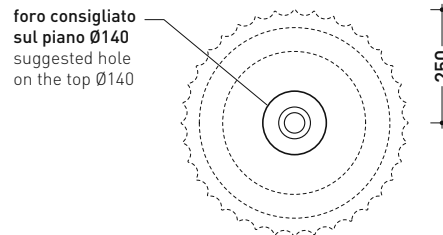

Package dim.

Weight 15,5 kg

Pz. Pallet n° 18

UNI EN 14688 - CL00 Dop-No14688

vista zenitale / zenital view

vista zenitale / zenital view

vista frontale / frontal view

sezione longitudinale / section

sizes in mm

Please consider a 2% tolerance on indicated measurements

SE44A Settecento 44

Basin 44 cm - countertop or suitable for pedestal

• without overflow • without tap ledge

Complements: **Settecento pedestal (SECOL)**
FORTY6 shelf (F6FNT)
CUBIKA wall hung vanity units depth 50 cm
DENVER furniture (DV103M)
Line taps basin: ONE - NOKÉ - SI - FOLD - X1 - STIL
Line accessories: TWO - HOOP - FOLD