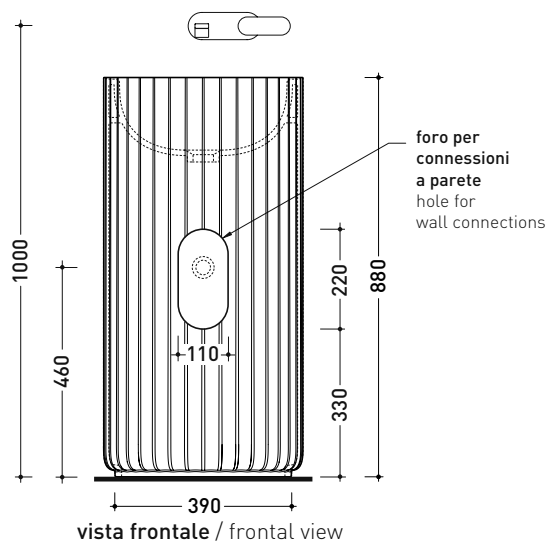

Wall column-basin 44 cm

(floor fixing kit art. 9005 included)

• without overflow • without tap ledge

Complements: **Line wall-taps basin: ONE - NOKÉ - SI - STIL**
Line accessories: TWO - HOOP - FOLD

Technical accessories: **Chrome siphon (SIFL/CR)**
Stop & Go drain (PLSG)
Ceramic Stop&Go drain (PLCE)
CHROME waste with automatic integrated overflow (PLTPCR)
Waste with automatic integrated overflow and CERAMIC cover (PLTPCE)

Package dim. cm | Weight 49,5 kg | Pz. Pallet n° -

UNI EN 14688 - CL00 Dop-No14688

vista zenitale / zenital view

vista zenitale / zenital view

vista frontale / frontal view

sezione longitudinale / section

sizes in mm

Please consider a 2% tolerance on indicated measurements

SE50A Settecento 50

Basin 50 cm - countertop or suitable for pedestal

• without overflow • without tap ledge

Complements: **Settecento pedestal (SECOL)**
FORTY6 shelf (F6FNT)
CUBIKA wall hung vanity units depth 50 cm
DENVER furniture (DV103M)
Line taps basin: ONE - NOKÉ - SI - FOLD - X1 - STIL
Line accessories: TWO - HOOP - FOLD