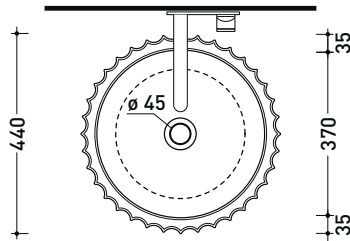

sizes in mm

Please consider a 2% tolerance on indicated measurements

SE44A Settecento 44

Basin 44 cm - countertop or suitable for pedestal

• without overflow • without tap ledge

Complements: **Settecento pedestal (SECOL)**
FORTY6 shelf (F6FNT)
CUBIKA wall hung vanity units depth 50 cm
DENVER furniture (DV103M)
Line taps basin: ONE - NOKÉ - SI - FOLD - X1 - STIL
Line accessories: TWO - HOOP - FOLD

Package dim.

Weight 12 kg

Pz. Pallet n° 30

UNI EN 14688 - CL00

Dop-No14688

vista zenitale / zenital view

vista zenitale / zenital view

vista frontale / frontal view

Ceramic object holder bowl

Package dim.

Weight 0,9 kg

Pz. Pallet n° -

vista zenitale / zenital view

vista frontale / frontal view

sezione longitudinale / section

sizes in mm