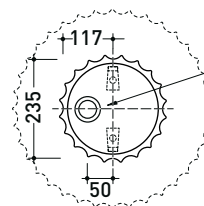

sizes in mm

Please consider a 2% tolerance on indicated measurements

SE44A Settecento 44

Basin 44 cm - countertop or suitable for pedestal

• without overflow • without tap ledge

Complements: **Settecento pedestal (SECOL)**
FORTY6 shelf (F6FNT)
CUBIKA wall hung vanity units depth 50 cm
DENVER furniture (DV103M)
Line taps basin: ONE - NOKÉ - SI - FOLD - X1 - STIL
Line accessories: TWO - HOOP - FOLD

Package dim.

Weight 12 kg

Pz. Pallet n° 30

UNI EN 14688 - CL00

Dop-No14688

vista zenitale / zenital view

vista zenitale / zenital view

vista frontale / frontal view

sezione longitudinale / section

sizes in mm

Please consider a 2% tolerance on indicated measurements

SECOL + SE44A

Pedestal suitable for Settecento 44 basin
(floor fixing kit art. 9005 and siphon art. FMT/SIF included)

Package dim. pedestal	Weight 12 kg	Pz. Pallet n° 30
Package dim. basin	Weight 14 kg	Pz. Pallet n° 16

vista zenitale / zenital view

allaccio scarico tramite raccordo tecnico per lavabo in PP 40/50 mm con morsetto
drainage connection: use a PP 40/50 mm connector for washbasin with holdfast