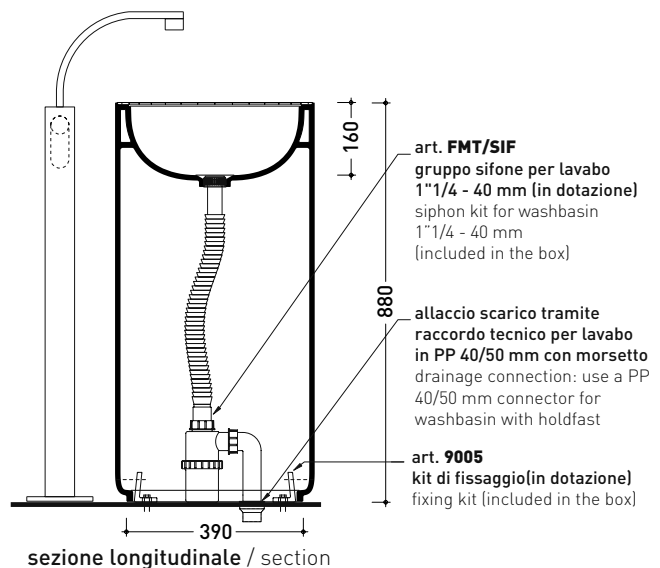

Technical accessories: **Stop & Go drain (PLSG)**
Ceramic Stop&Go drain (PLCE)
CHROME waste with automatic integrated overflow (PLTPCR)
Waste with automatic integrated overflow and CERAMIC cover (PLTPCE)

Package dim. cm | Weight 49 kg | Pz. Pallet n° -

UNI EN 14688 - CL00 Dop-No14688

vista zenitale / zenital view

vista zenitale / zenital view

vista frontale / frontal view

sezione longitudinale / section

SE44P MonoSettecento

Wall column-basin 44 cm

(floor fixing kit art. 9005 included)

• without overflow • without tap ledge

Complements: **Line wall-taps basin: ONE - NOKÉ - SI - STIL**
Line accessories: TWO - HOOP - FOLD

Technical accessories: **Chrome siphon (SIFL/CR)**
Stop & Go drain (PLSG)
Ceramic Stop&Go drain (PLCE)
CHROME waste with automatic integrated overflow (PLTPCR)
Waste with automatic integrated overflow and CERAMIC cover (PLTPCE)

Please consider a 2% tolerance on indicated measurements

SE50A Settecento 50

Basin 50 cm - countertop or suitable for pedestal

• without overflow • without tap ledge

Complements: **Settecento pedestal (SECOL)**
FORTY6 shelf (F6FNT)
CUBIKA wall hung vanity units depth 50 cm
DENVER furniture (DV103M)
Line taps basin: ONE - NOKÉ - SI - FOLD - X1 - STIL
Line accessories: TWO - HOOP - FOLD