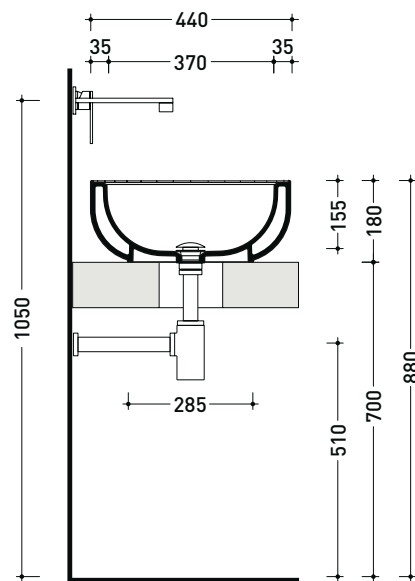

sizes in mm

Please consider a 2% tolerance on indicated measurements

SE44A Settecento 44

Basin 44 cm - countertop or suitable for pedestal

• without overflow • without tap ledge

Complements: **Settecento pedestal (SECOL)**
FORTY6 shelf (F6FNT)
CUBIKA wall hung vanity units depth 50 cm
DENVER furniture (DV103M)
Line taps basin: ONE - NOKÉ - SI - FOLD - X1 - STIL
Line accessories: TWO - HOOP - FOLD

Package dim.

Weight 12 kg

Pz. Pallet n° 30

UNI EN 14688 - CL00

Dop-No14688

vista zenitale / zenital view

vista zenitale / zenital view

vista frontale / frontal view

Package dim. pedestal	Weight 12 kg	Pz. Pallet n° 30
Package dim. basin	Weight 14 kg	Pz. Pallet n° 16

vista zenitale / zenital view

allaccio scarico tramite raccordo tecnico per lavabo in PP 40/50 mm con morsetto
drainage connection: use a PP 40/50 mm connector for washbasin with holdfast

Ceramic object holder bowl

Package dim.

Weight 0,9 kg

Pz. Pallet n° -

vista zenitale / zenital view

vista frontale / frontal view

sezione longitudinale / section

sizes in mm