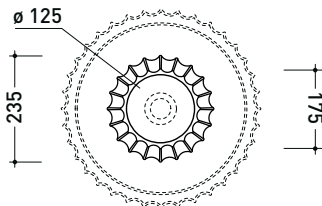

sezione longitudinale / section

sizes in mm

Please consider a 2% tolerance on indicated measurements

SECOL + SE44A

Pedestal suitable for Settecento 44 basin
(floor fixing kit art. 9005 and siphon art. FMT/SIF included)

Package dim. pedestal	Weight 12 kg	Pz. Pallet n° 30
Package dim. basin	Weight 14 kg	Pz. Pallet n° 16

vista zenitale / zenital view

allaccio scarico tramite raccordo tecnico per lavabo in PP 40/50 mm con morsetto
drainage connection: use a PP 40/50 mm connector for washbasin with holdfast