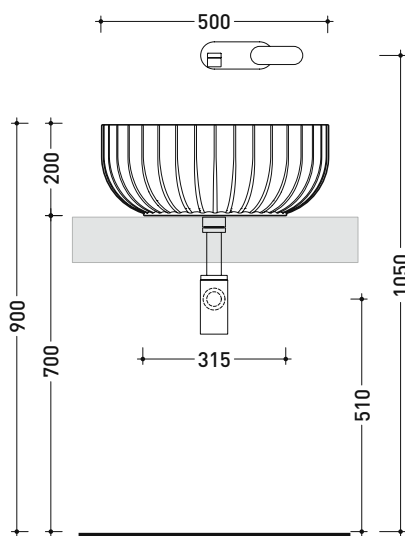

Please consider a 2% tolerance on indicated measurements

SE50A Settecento 50

Basin 50 cm - countertop or suitable for pedestal

• without overflow • without tap ledge

Complements: **Settecento pedestal (SECOL)**
FORTY6 shelf (F6FNT)
CUBIKA wall hung vanity units depth 50 cm
DENVER furniture (DV103M)
Line taps basin: ONE - NOKÉ - SI - FOLD - X1 - STIL
Line accessories: TWO - HOOP - FOLD

Package dim.

Weight 15,5 kg

Pz. Pallet n° 18

UNI EN 14688 - CL00 Dop-No14688

vista zenitale / zenital view

vista zenitale / zenital view

vista frontale / frontal view

sezione longitudinale / section

sizes in mm

Please consider a 2% tolerance on indicated measurements

SE44A Settecento 44

Basin 44 cm - countertop or suitable for pedestal

• without overflow • without tap ledge

Complements: **Settecento pedestal (SECOL)**
FORTY6 shelf (F6FNT)
CUBIKA wall hung vanity units depth 50 cm
DENVER furniture (DV103M)
Line taps basin: ONE - NOKÉ - SI - FOLD - X1 - STIL
Line accessories: TWO - HOOP - FOLD

Ceramic object holder bowl

Package dim.

Weight 0,9 kg

Pz. Pallet n° -

vista zenitale / zenital view

vista frontale / frontal view

sezione longitudinale / section

sizes in mm