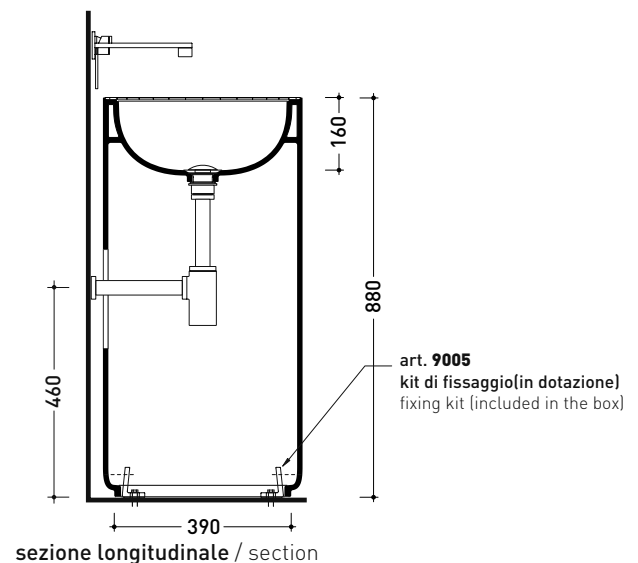

Package dim. cm | Weight 49 kg | Pz. Pallet n° -

UNI EN 14688 - CL00 Dop-No14688

vista zenitale / zenital view

vista zenitale / zenital view

vista frontale / frontal view

sezione longitudinale / section

SE44P MonoSettecento

Wall column-basin 44 cm

(floor fixing kit art. 9005 included)

• without overflow • without tap ledge

Complements: **Line wall-taps basin: ONE - NOKÉ - SI - STIL**
Line accessories: TWO - HOOP - FOLD

Technical accessories: **Chrome siphon (SIFL/CR)**
Stop & Go drain (PLSG)
Ceramic Stop&Go drain (PLCE)
CHROME waste with automatic integrated overflow (PLTPCR)
Waste with automatic integrated overflow and CERAMIC cover (PLTPCE)

Package dim. cm | Weight 49,5 kg | Pz. Pallet n° -

UNI EN 14688 - CL00 Dop-No14688

vista zenitale / zenital view

vista zenitale / zenital view

vista frontale / frontal view

sezione longitudinale / section

sizes in mm

Please consider a 2% tolerance on indicated measurements

SE50A Settecento 50

Basin 50 cm - countertop or suitable for pedestal

• without overflow • without tap ledge

Complements: **Settecento pedestal (SECOL)**
FORTY6 shelf (F6FNT)
CUBIKA wall hung vanity units depth 50 cm
DENVER furniture (DV103M)
Line taps basin: ONE - NOKÉ - SI - FOLD - X1 - STIL
Line accessories: TWO - HOOP - FOLD