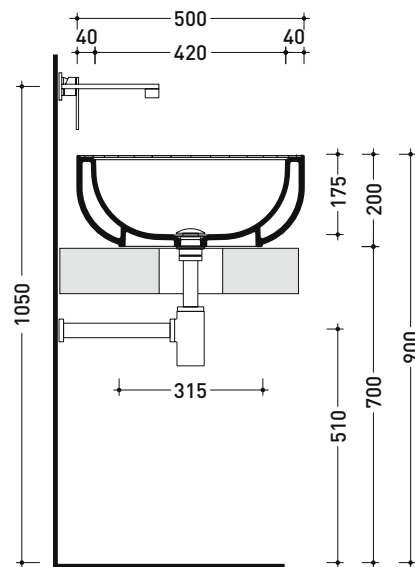

Package dim. cm | Weight 49,5 kg | Pz. Pallet n° -

UNI EN 14688 - CL00 Dop-No14688

vista zenitale / zenital view

vista zenitale / zenital view

vista frontale / frontal view

sezione longitudinale / section

sizes in mm

Package dim.

Weight 15,5 kg

Pz. Pallet n° 18

UNI EN 14688 - CL00 Dop-No14688

vista zenitale / zenital view

vista zenitale / zenital view

vista frontale / frontal view

sezione longitudinale / section

sizes in mm

Please consider a 2% tolerance on indicated measurements

SE44A Settecento 44

Basin 44 cm - countertop or suitable for pedestal

• without overflow • without tap ledge

Complements: **Settecento pedestal (SECOL)**
FORTY6 shelf (F6FNT)
CUBIKA wall hung vanity units depth 50 cm
DENVER furniture (DV103M)
Line taps basin: ONE - NOKÉ - SI - FOLD - X1 - STIL
Line accessories: TWO - HOOP - FOLD

Ceramic object holder bowl

Package dim.

Weight 0,9 kg

Pz. Pallet n° -

vista zenitale / zenital view

vista frontale / frontal view

sezione longitudinale / section

sizes in mm