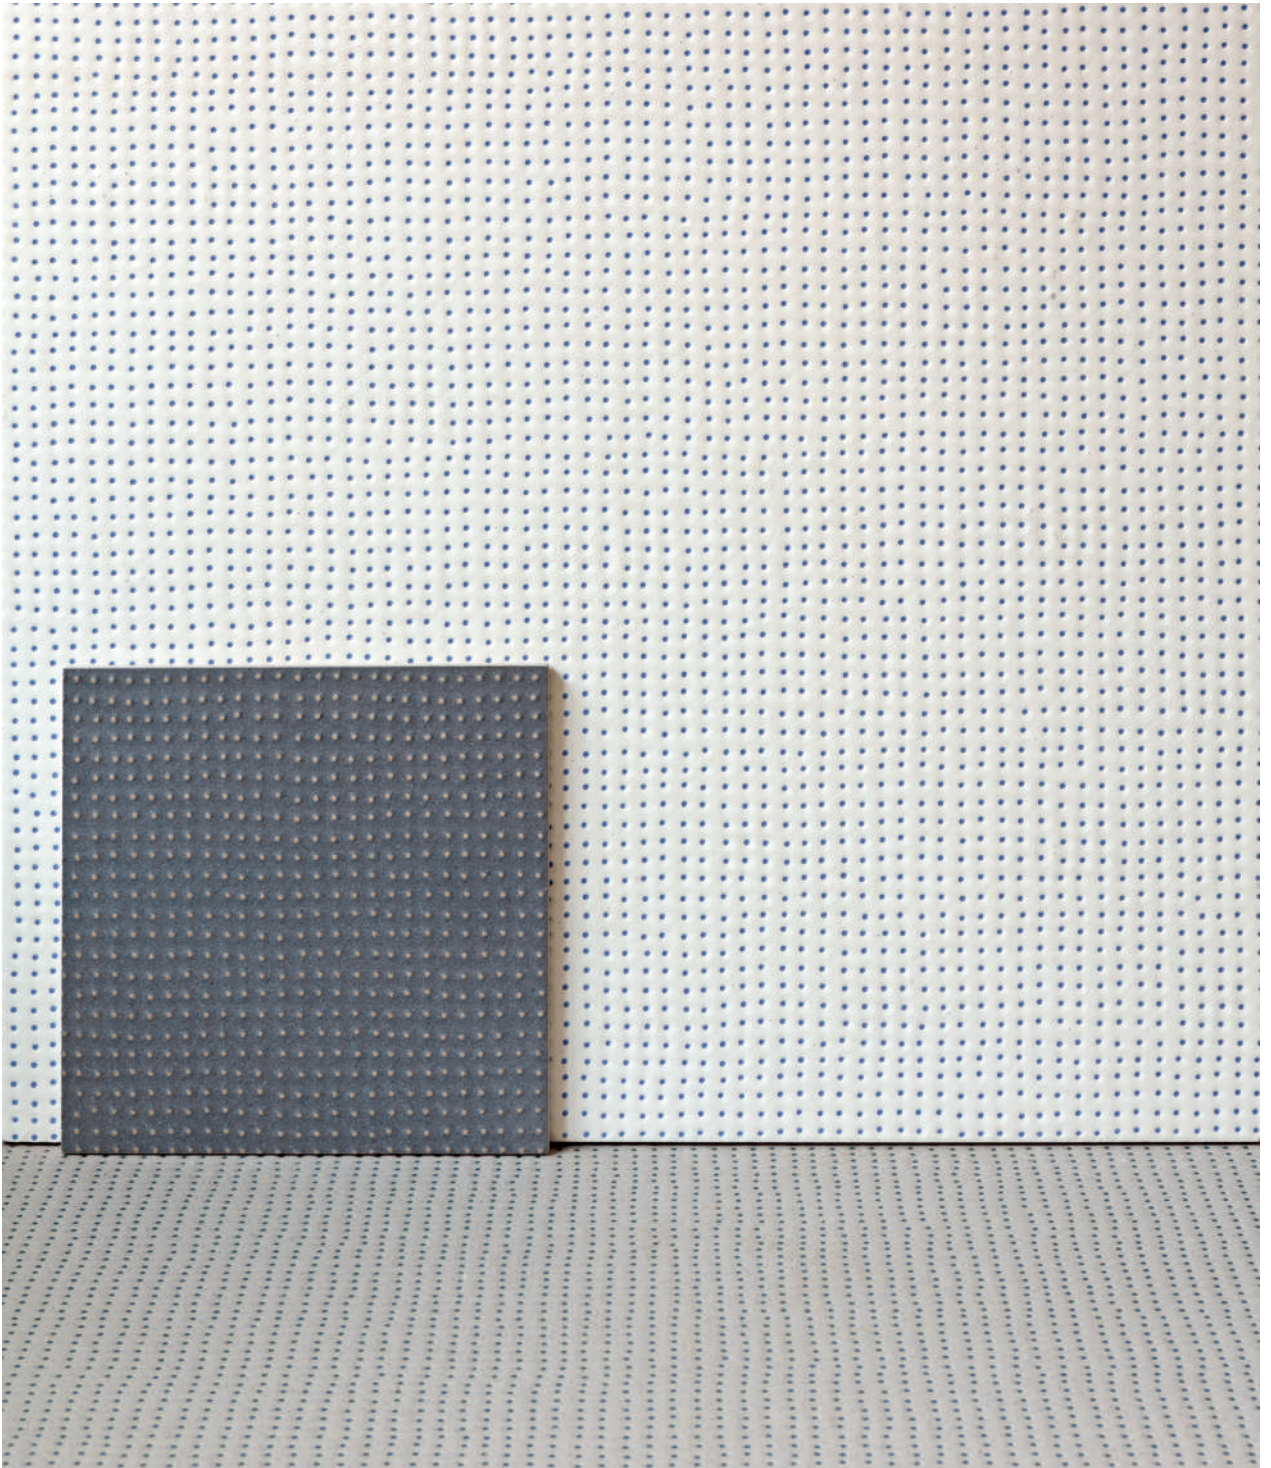

Pico

Pico Up Blue

Wall: Rombini Triangle Small Glossy Blanc. Floor: Pico Down Natural Satin.

Design by Ronan & Erwan Bouroullec  
Photography by Studio Bouroullec, Delfino Sisto Legnani

Wall: Pico Blue Dots Satin, Pico Up Blue.  
Floor: Pico Blue Dots Gris.

**Mutina**