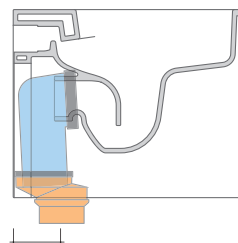

LK1012 (SET: LKR90+LKR40)

da/from 100 a/to 120 mm