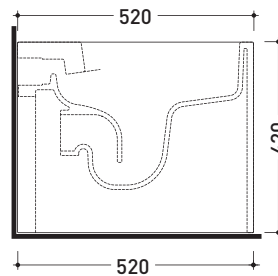

vista laterale / lateral view

vista retro / back view

NOTICE: floor fixing by silicone

da/from 100 a/to 120 mm

sezione longitudinale / section

art. LK1012 (LKR90+LKR40)
 connessioni di scarico
 (in dotazione)
 drainage connector
 (included in the box)

Dim. Imballo

Peso 29,5 kg

Pz. Pallet n° 15

UNI EN 997

Dop-No997

pag. 1/2

Flaminia does not recommend combining this toilet model with rapid-flow/flushometer systems or traditional high tanks

vista zenitale / zenital view

vista laterale / lateral view

vista retro / back view

NOTICE: floor fixing by silicone

**SCARICO A PARETE
PREDISPOSTO PER WC SOSPESO**
WALL DISCHARGE ARRANGEMENT
FOR WALL-HUNG WC

sezione longitudinale / section