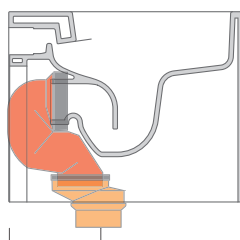

LK1012 (SET: LKR90+LKR40)

da/from 100 a/to 120 mm

LK1214 (SET: LKRS+LKR40)

da/from 120 a/to 140 mm

LK1416 (SET: LKRS+LKR20)

da/from 140 a/to 160 mm

LK1618 (SET: LKRS)

da/from 160 a/to 180 mm

LK1820 (SET: LKRS+LKR20)

da/from 180 a/to 200 mm

LK2022 (SET: LKRS+LKR40)

da/from 200 a/to 220 mm

LK2233 (SET: LKR90+LKR33)

da/from 220 a/to 440* mm

ATTENTION: THE DRAINAGE CONNECTORS ARE NOT INCLUDED

AS217