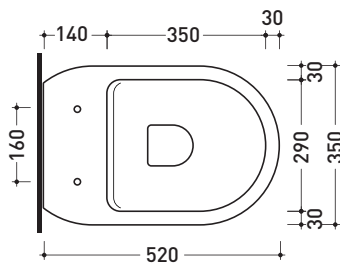

Package dim.

Weight **30 kg**

Pz. Pallet n° **15**

CE UNI EN 997

Dop-No997

Flaminia does not recommend combining this toilet model with rapid-flow/flushometer systems or traditional high tanks

vista zenitale / zenital view

vista laterale / lateral view

vista retro / back view

NOTICE: floor fixing by silicone

da/from 100 a/to 120 mm

sezione longitudinale / section

art. LK1012 (LKR90+LKR40)
 connessioni di scarico
 (in dotazione)
 drainage connector
 (included in the box)

sezione longitudinale / section

sizes in mm

Please consider a 2% tolerance on indicated measurements

CERAMIC: glossy finish

white

matt finish

milky white

carbone

Package dim. 57 x 39 x 35 cm | Weight 21,3 kg | Pz. Pallet n° 15

UNI EN 14528 - CL20 Dop-No14528

vista zenitale / zenital view

vista laterale / lateral view

sezione longitudinale / section

vista retro / back view