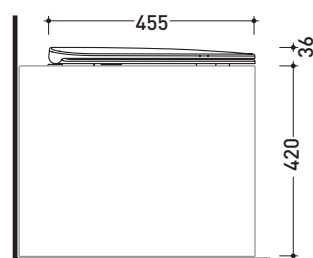

Package dim. 57 x 39 x 35 cm | Weight 21,3 kg | Pz. Pallet n° 15

UNI EN 14528 - CL20 Dop-No14528

vista zenitale / zenital view

vista laterale / lateral view

sezione longitudinale / section

vista retro / back view

sizes in mm

CERAMIC: glossy finish

white

matt finish

milky white

carbone

cenere

Please consider a 2% tolerance on indicated measurements

ASCW05

SLIM Soft-closing thermosetting seat&cover
with **QUICK-RELEASE HINGES**

Complements: Astra Wall hung goclean wc (AS118G)
Astra back to wall PLUS goclean wc (AS117RG)
Astra back to wall goclean wc (AS117G)

Package dim. cm | Weight 2 kg | Pz. Pallet n° -

art. AS117G - AS117RG
vista zenitale / zenital view

art. AS118G
vista zenitale / zenital view

art. AS117G - AS117RG
vista laterale / lateral view

art. AS118G
vista laterale / lateral view