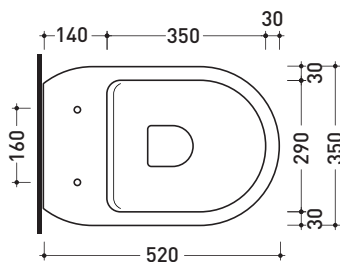

vista laterale / lateral view

vista retro / back view

NOTICE: floor fixing by silicone

da/from 100 a/to 120 mm

sezione longitudinale / section

art. LK1012 (LKR90+LKR40)
 connessioni di scarico
 (in dotazione)
 drainage connector
 (included in the box)

sezione longitudinale / section

sizes in mm

Please consider a 2% tolerance on indicated measurements

CERAMIC: glossy finish

white

matt finish

milky white

carbone

Dim. Imballo

Peso 29,5 kg

Pz. Pallet n° 15

UNI EN 997

Dop-No997

pag. 1/2

Flaminia does not recommend combining this toilet model with rapid-flow/flushometer systems or traditional high tanks

vista zenitale / zenital view

Package dim. 57 x 39 x 35 cm | Weight 21,3 kg | Pz. Pallet n° 15

UNI EN 14528 - CL20 Dop-No14528

vista zenitale / zenital view

vista laterale / lateral view

sezione longitudinale / section

vista retro / back view