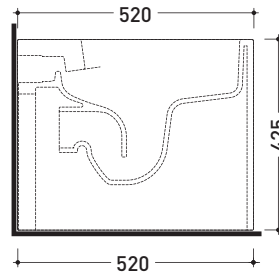

Package dim.

Weight **30 kg**

Pz. Pallet n° **15**

CE UNI EN 997

Dop-No997

Flaminia does not recommend combining this toilet model with rapid-flow/flushometer systems or traditional high tanks

vista zenitale / zenital view

vista laterale / lateral view

vista retro / back view

NOTICE: floor fixing by silicone

da/from 100 a/to 120 mm

sezione longitudinale / section

art. LK1012 (LKR90+LKR40)
 connessioni di scarico
 (in dotazione)
 drainage connector
 (included in the box)

sezione longitudinale / section

sizes in mm

Please consider a 2% tolerance on indicated measurements

CERAMIC: glossy finish

white

matt finish

milky white

carbone