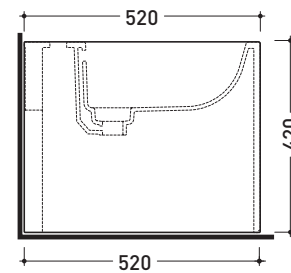

Technical accessories:
Short chrome siphon for bidet (SIFB/CR)
Stop & Go drain (PLSG)
Stop&Go CERAMIC drain (PLCE)
Two piece set chrome tap filters (RF026)

Package dim.

Weight 27,5 kg

Pz. Pallet n° 15

CE UNI EN 14528 - CL20 Dop-No14528

vista zenitale / zenital view

vista laterale / lateral view

NOTICE: floor fixing by silicone

sezione longitudinale / section

vista retro / back view

sizes in mm

CERAMIC: glossy finish

white