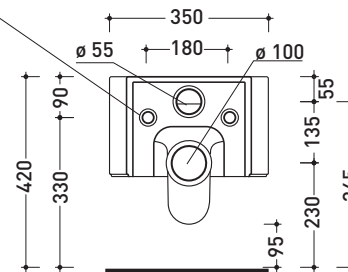

Technical accessories: **Universal fixing bracket for wall hung wc/bidet (41/P)**

Package dim. cm | Weight 19,5 kg | Pz. Pallet n° 15

UNI EN 997

Dop-No997

Flaminia does not recommend combining this toilet model with rapid-flow/flushometer systems or traditional high tanks

vista zenitale / zenital view

vista laterale / lateral view

sezione longitudinale / section

vista retro / back view

sizes in mm

CERAMIC: glossy finish

white

matt finish

Package dim. 57 x 39 x 35 cm | Weight 21,3 kg | Pz. Pallet n° 15

UNI EN 14528 - CL20 Dop-No14528

vista zenitale / zenital view

vista laterale / lateral view

sezione longitudinale / section

vista retro / back view