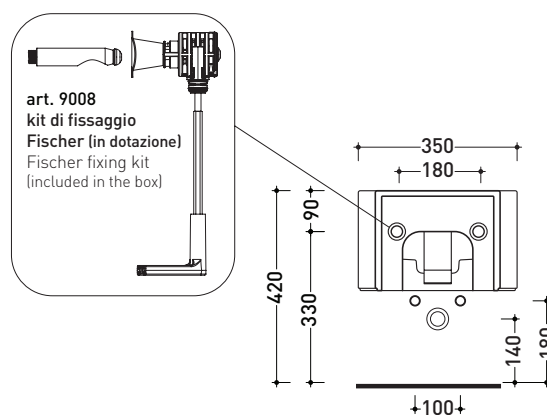

Technical accessories: **Universal fixing bracket for wall hung wc/bidet (41/P)**
Short chrome siphon for bidet (SIFB/CR)
Stop & Go drain (PLSG)
CERAMIC Stop & Go drain (PLCE)
Two piece set chrome tap filters (RF026)

Package dim. 57 x 39 x 35 cm | Weight 21,3 kg | Pz. Pallet n° 15

UNI EN 14528 - CL20 Dop-No14528

vista zenitale / zenital view

vista laterale / lateral view

sezione longitudinale / section

vista retro / back view