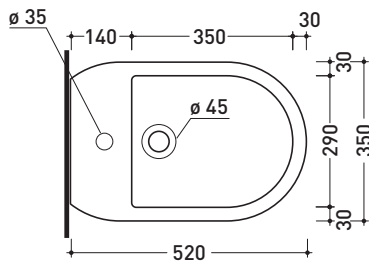

LK1820 (SET: LKRS+LKR20)

da/from 180 a/to 200 mm

LK2022 (SET: LKRS+LKR40)

da/from 200 a/to 220 mm

LK2233 (SET: LKR90+LKR33)

da/from 220 a/to 440* mm

ATTENTION: THE DRAINAGE CONNECTORS ARE NOT INCLUDED

AS217

Back to wall single-hole bidet

• WITH OVERFLOW • WITHOUT TAP HOLE ON DEMAND

Complements: **Niagara panel bidet (TR40)**
Line taps bidet: ONE - NOKÈ - SI - FOLD - X1
Line accessories: TWO - HOOP - NOKÈ - FOLD

vista zenitale / zenital view

vista laterale / lateral view

NOTICE: floor fixing by silicone

sezione longitudinale / section

vista retro / back view

sizes in mm

CERAMIC: glossy finish

white

Package dim. 57 x 39 x 35 cm | Weight 21,3 kg | Pz. Pallet n° 15

UNI EN 14528 - CL20 Dop-No14528

vista zenitale / zenital view

vista laterale / lateral view

sezione longitudinale / section

vista retro / back view