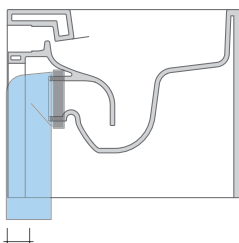

cenere

KIT SUITABLE FOR WALL TRAP

LKR00 (SET: LKR00)

KIT SUITABLE FOR FLOOR TRAP

LKR90 (SET: LKR90)

da/from 50 a/to 80 mm

LK8010 (SET: LKR90+LKR20)

da/from 80 a/to 100 mm

LK1012 (SET: LKR90+LKR40)

da/from 100 a/to 120 mm

LK1214 (SET: LKRS+LKR40)

da/from 120 a/to 140 mm

LK1416 (SET: LKRS+LKR20)

da/from 140 a/to 160 mm

LK1618 (SET: LKRS)

da/from 160 a/to 180 mm

LK1820 (SET: LKRS+LKR20)

da/from 180 a/to 200 mm

LK2022 (SET: LKRS+LKR40)

da/from 200 a/to 220 mm

LK2233 (SET: LKR90+LKR33)

da/from 220 a/to 440* mm

ATTENTION: THE DRAINAGE CONNECTORS ARE NOT INCLUDED

AS217