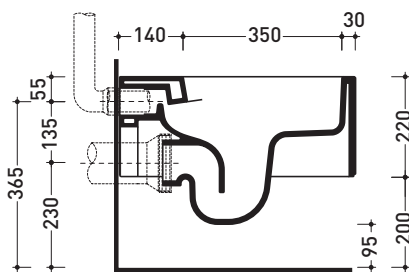

Technical accessories: **Universal fixing bracket for wall hung wc/bidet (41/P)**

Package dim. cm | Weight 19,5 kg | Pz. Pallet n° 15

UNI EN 997

Dop-No997

Flaminia does not recommend combining this toilet model with rapid-flow/flushometer systems or traditional high tanks

vista zenitale / zenital view

vista laterale / lateral view

sezione longitudinale / section

vista retro / back view

sizes in mm

CERAMIC: glossy finish

white

matt finish

Package dim. 57 x 39 x 35 cm | Weight 21,3 kg | Pz. Pallet n° 15

UNI EN 14528 - CL20 Dop-No14528

vista zenitale / zenital view

vista laterale / lateral view

sezione longitudinale / section

vista retro / back view