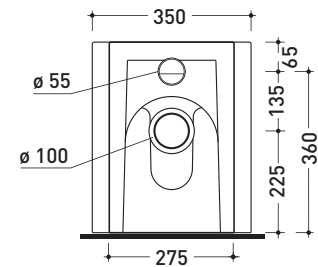

vista retro / back view

NOTICE: floor fixing by silicone

**SCARICO A PARETE
PREDISPOSTO PER WC SOSPESO**
WALL DISCHARGE ARRANGEMENT
FOR WALL-HUNG WC