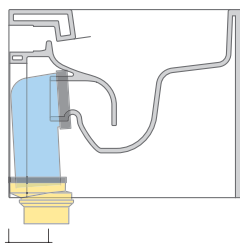

cenere

KIT SUITABLE FOR WALL TRAP

LKR00 (SET: LKR00)

KIT SUITABLE FOR FLOOR TRAP

LKR90 (SET: LKR90)

da/from 50 a/to 80 mm

LK8010 (SET: LKR90+LKR20)

da/from 80 a/to 100 mm

LK1820 (SET: LKRS+LKR20)

da/from 180 a/to 200 mm

LK2022 (SET: LKRS+LKR40)

da/from 200 a/to 220 mm

LK2233 (SET: LKR90+LKR33)

da/from 220 a/to 440* mm

ATTENTION: THE DRAINAGE CONNECTORS ARE NOT INCLUDED

AS217