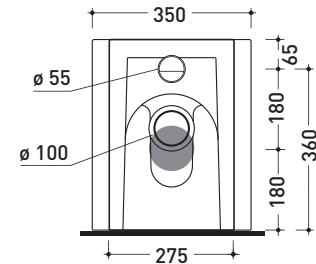

Package dim.

Weight **30 kg**

Pz. Pallet n° **15**

CE UNI EN 997

Dop-No997

Flaminia does not recommend combining this toilet model with rapid-flow/flushometer systems or traditional high tanks

vista zenitale / zenital view

vista laterale / lateral view

vista retro / back view

NOTICE: floor fixing by silicone

da/from 100 a/to 120 mm

sezione longitudinale / section

art. LK1012 (LKR90+LKR40)
 connessioni di scarico
 (in dotazione)
 drainage connector
 (included in the box)

sezione longitudinale / section

sizes in mm

Please consider a 2% tolerance on indicated measurements

CERAMIC: glossy finish

white

matt finish

milky white

carbone

Package dim. 57 x 39 x 35 cm | Weight 21,3 kg | Pz. Pallet n° 15

UNI EN 14528 - CL20 Dop-No14528

vista zenitale / zenital view

vista laterale / lateral view

sezione longitudinale / section

vista retro / back view