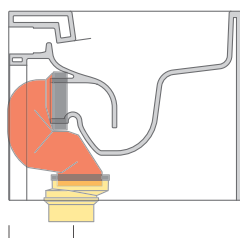

LK1012 (SET: LKR90+LKR40)

da/from 100 a/to 120 mm

LK1214 (SET: LKRS+LKR40)

da/from 120 a/to 140 mm

LK1416 (SET: LKRS+LKR20)

da/from 140 a/to 160 mm

LK1618 (SET: LKRS)

da/from 160 a/to 180 mm

LK1820 (SET: LKRS+LKR20)

da/from 180 a/to 200 mm

LK2022 (SET: LKRS+LKR40)

da/from 200 a/to 220 mm

LK2233 (SET: LKR90+LKR33)

da/from 220 a/to 440* mm

ATTENTION: THE DRAINAGE CONNECTORS ARE NOT INCLUDED

AS217