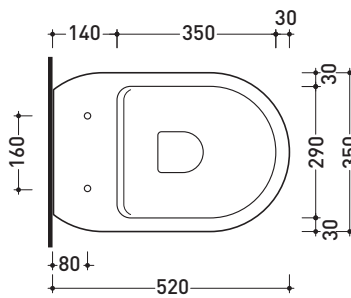

vista zenitale / zenital view

vista laterale / lateral view

NOTICE: floor fixing by silicone

sezione longitudinale / section

vista retro / back view

sizes in mm

CERAMIC: glossy finish

white

Technical accessories: **Universal fixing bracket for wall hung wc/bidet (41/P)**

Package dim. cm | Weight 19,5 kg | Pz. Pallet n° 15

UNI EN 997

Dop-No997

Flaminia does not recommend combining this toilet model with rapid-flow/flushometer systems or traditional high tanks

vista zenitale / zenital view

vista laterale / lateral view

sezione longitudinale / section

vista retro / back view

sizes in mm

CERAMIC: glossy finish

white

matt finish

Package dim. 57 x 39 x 35 cm | Weight 21,3 kg | Pz. Pallet n° 15

UNI EN 14528 - CL20 Dop-No14528

vista zenitale / zenital view

vista laterale / lateral view

sezione longitudinale / section

vista retro / back view