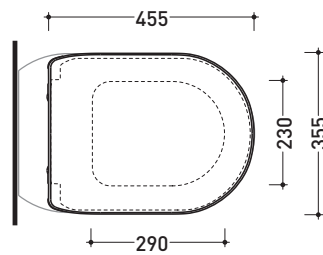

vista zenitale / zenital view

vista laterale / lateral view

sezione longitudinale / section

vista retro / back view

sizes in mm

CERAMIC: glossy finish

white

matt finish

Package dim. 57 x 39 x 35 cm | Weight 21,3 kg | Pz. Pallet n° 15

UNI EN 14528 - CL20 Dop-No14528

vista zenitale / zenital view

vista laterale / lateral view

sezione longitudinale / section

vista retro / back view

sizes in mm

CERAMIC: glossy finish

white

matt finish

milky white

carbone

cenere

Please consider a 2% tolerance on indicated measurements

Package dim. cm | Weight 2 kg | Pz. Pallet n° -

art. AS117G - AS117RG
vista zenitale / zenital view

art. AS118G
vista zenitale / zenital view

art. AS117G - AS117RG
vista laterale / lateral view

art. AS118G
vista laterale / lateral view