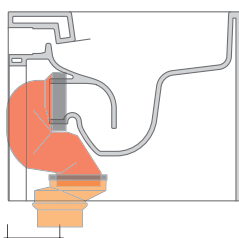

LK1214 (SET: LKRS+LKR40)

da/from 120 a/to 140 mm