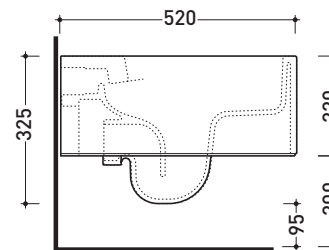

Technical accessories: **Universal fixing bracket for wall hung wc/bidet (41/P)**

Package dim. cm | Weight 19,5 kg | Pz. Pallet n° 15

UNI EN 997

Dop-No997

Flaminia does not recommend combining this toilet model with rapid-flow/flushometer systems or traditional high tanks

vista zenitale / zenital view

vista laterale / lateral view

sezione longitudinale / section

vista retro / back view

sizes in mm

CERAMIC: glossy finish

white

matt finish

Package dim. 57 x 39 x 35 cm | Weight 21,3 kg | Pz. Pallet n° 15

UNI EN 14528 - CL20 Dop-No14528

vista zenitale / zenital view

vista laterale / lateral view

sezione longitudinale / section

vista retro / back view