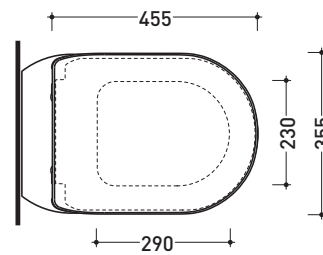

Package dim. 57 x 39 x 35 cm | Weight 21,3 kg | Pz. Pallet n° 15

UNI EN 14528 - CL20 Dop-No14528

vista zenitale / zenital view

vista laterale / lateral view

sezione longitudinale / section

vista retro / back view

sizes in mm

CERAMIC: glossy finish

white

matt finish

milky white

carbone

cenere

Please consider a 2% tolerance on indicated measurements

Package dim. cm | Weight 2 kg | Pz. Pallet n° -

art. AS117G - AS117RG
vista zenitale / zenital view

art. AS118G
vista zenitale / zenital view

art. AS117G - AS117RG
vista laterale / lateral view

art. AS118G
vista laterale / lateral view