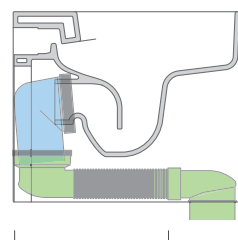

LK1820 (SET: LKRS+LKR20)

da/from 180 a/to 200 mm

LK2022 (SET: LKRS+LKR40)

da/from 200 a/to 220 mm

LK2233 (SET: LKR90+LKR33)

da/from 220 a/to 440* mm

ATTENTION: THE DRAINAGE CONNECTORS ARE NOT INCLUDED

AS217

Back to wall single-hole bidet

• WITH OVERFLOW • WITHOUT TAP HOLE ON DEMAND

Complements: **Niagara panel bidet (TR40)**
Line taps bidet: ONE - NOKÈ - SI - FOLD - X1
Line accessories: TWO - HOOP - NOKÈ - FOLD