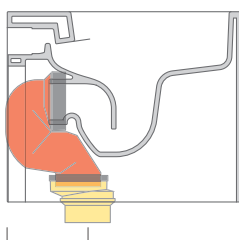

LK1012 (SET: LKR90+LKR40)

da/from 100 a/to 120 mm

LK1214 (SET: LKRS+LKR40)

da/from 120 a/to 140 mm

LK1416 (SET: LKRS+LKR20)

da/from 140 a/to 160 mm

LK1618 (SET: LKRS)

da/from 160 a/to 180 mm

LK1820 (SET: LKRS+LKR20)

da/from 180 a/to 200 mm

LK2022 (SET: LKRS+LKR40)

da/from 200 a/to 220 mm

LK2233 (SET: LKR90+LKR33)

da/from 220 a/to 440* mm

ATTENTION: THE DRAINAGE CONNECTORS ARE NOT INCLUDED

AS217