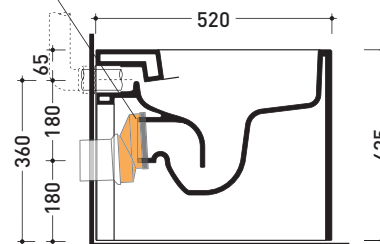

vista laterale / lateral view

vista retro / back view

NOTICE: floor fixing by silicone

da/from 100 a/to 120 mm

sezione longitudinale / section

art. LK1012 (LKR90+LKR40)
 connessioni di scarico
 (in dotazione)
 drainage connector
 (included in the box)

sezione longitudinale / section

sizes in mm

Please consider a 2% tolerance on indicated measurements

CERAMIC: glossy finish

white

matt finish

milky white

carbone