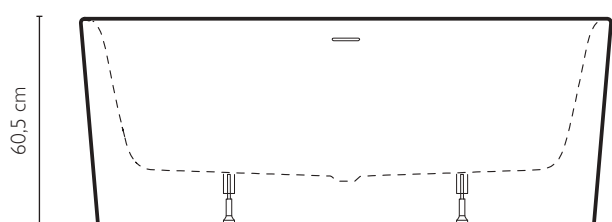

DALMA centre wall bathtub

SPECIFICATIONS

155 x 80 x 60,5 H cm

Net weight 42 kg

Water Volume 220 l

Maximum seat width 45 cm

MATERIAL

Acrylic

Steel frame

Reinforced tub, double wall structure

AVAILABLE COLOURS

Glossy white

Satin white

FEATURES

Over flow	✓
Chromed click-clack waste	✓
Siphon	✓
Ajustable feet	✓
Headrest	●
Floorstanding tapware	●

- ✓ Standard
- Optional

— LEARN MORE