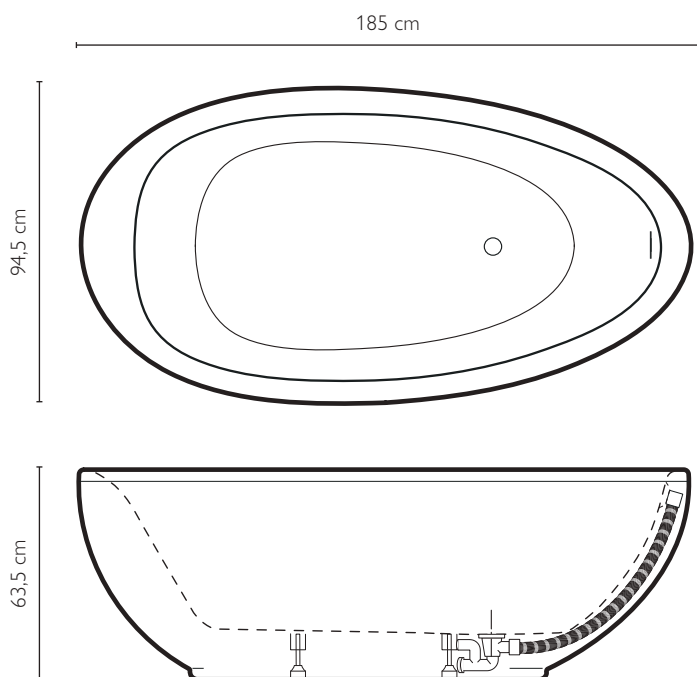

# — DESIRE

free-standing bathtub

## **FREE-STANDING BATHTUB, LARGE AND ENTICING, FOR A COMPLETE FEELING.**

Is the largest free-standing bathtub in the Lounge range: its ovoid shape and generous, accommodating dimensions guarantee a gratifying bathing experience. The shape of its internal profile incorporates a sinuous and ergonomic backrest to comfortably accommodate bodies of all sizes and offer hours and hours of pure relaxation. Available in gloss or satin white, it offers the allure of a bathtub with a personal and distinctive design.

glossy white

DESIRE free-standing bathtub

**SPECIFICATIONS**

185 x 94,5 x 63,5 H cm

Net weight 47 kg

Water Volume 360 l

Maximum seat width 56 cm

**MATERIAL**