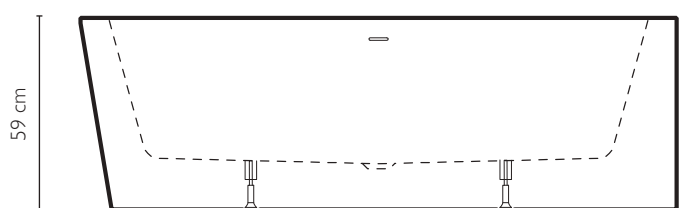

# SILBA

left corner / right corner bathtub

left corner

left corner - glossy white

SILBA left corner / right corner bathtub

right corner

**SPECIFICATIONS**

178 x 78 x 59 H cm