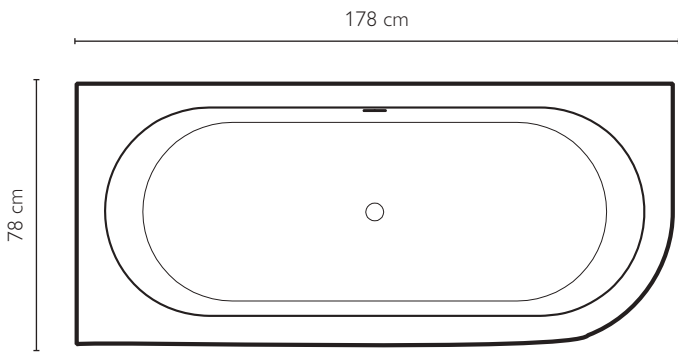

# DALMA

left corner / right corner bathtub

left corner

left corner - satin white

DALMA left corner / right corner bathtub

right corner

**SPECIFICATIONS**

155 x 80 x 60,5 H cm

centre wall - satin white

SILBA centre wall bathtub

**SPECIFICATIONS**

180 x 79 x 58 H cm

Net weight 48 kg

Water Volume 240 l

Maximum seat width 45 cm

**MATERIAL**

# SILBA

left corner / right corner bathtub

left corner

left corner - glossy white

SILBA left corner / right corner bathtub

right corner

**SPECIFICATIONS**

178 x 78 x 59 H cm