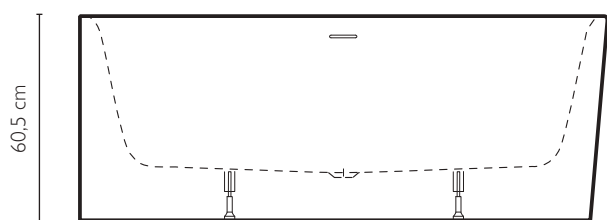

# DALMA

left corner / right corner bathtub

left corner

left corner - satin white

DALMA left corner / right corner bathtub

right corner

**SPECIFICATIONS**

155 x 80 x 60,5 H cm