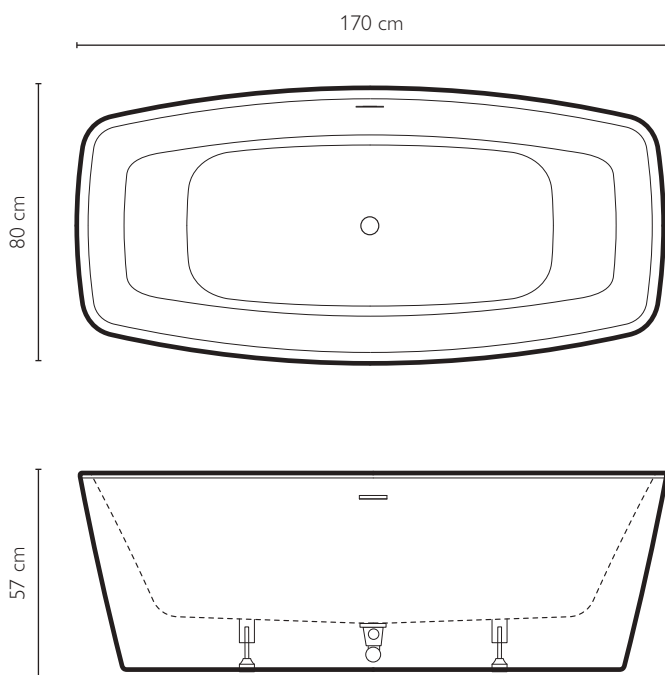

SPECIFICATIONS

170 x 80 x 57 H cm

Net weight 48 kg

Water Volume 250 l

Maximum seat width 50 cm

MATERIAL

Acrylic

Steel frame

Reinforced tub, double wall structure

AVAILABLE COLOURS

Glossy white

Satin white

FEATURES

Over flow	✓
Chromed click-clack waste	✓
Siphon	✓
Ajustable feet	✓
Headrest	•
Floorstanding tapware	•

- ✓ Standard
- Optional

— LEARN MORE