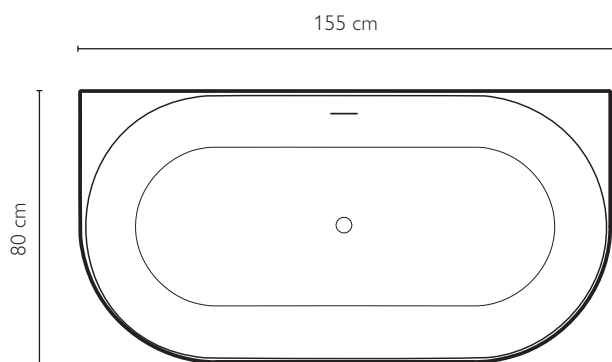

### SPECIFICATIONS

150 x 80 x 60 H cm

Net weight 40 kg

Water Volume 270 l

Maximum seat width 50 cm

## **CENTRE WALL OR CORNER BATHTUB, FOR A RELAXING EXPERIENCE IN SMALL CONTEXTS.**

is the bathtub with sinuous lines that offers surprising comfort even in the smallest of spaces. Available in left corner, right corner and centre wall versions, it comes in gloss or satin white finishes to offer a linear yet highly personal design, despite its small size.

### SPECIFICATIONS

155 x 80 x 60,5 H cm

Net weight 42 kg

Water Volume 220 l

Maximum seat width 45 cm