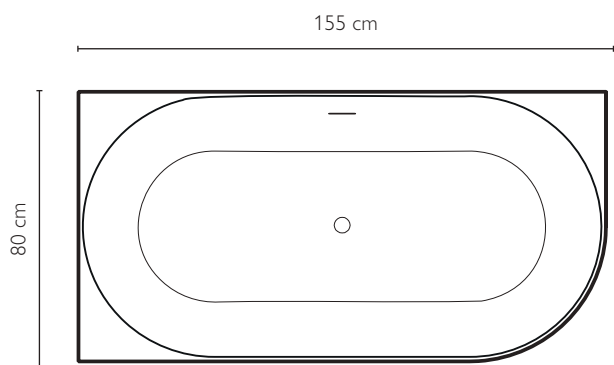

### SPECIFICATIONS

150 x 80 x 60 H cm

Net weight 40 kg

Water Volume 270 l

Maximum seat width 50 cm

### SPECIFICATIONS

155 x 80 x 60,5 H cm

Net weight 42 kg

Water Volume 220 l

Maximum seat width 45 cm

# DALMA

left corner / right corner bathtub

left corner

left corner - satin white

DALMA left corner / right corner bathtub

right corner

**SPECIFICATIONS**

155 x 80 x 60,5 H cm

Net weight 36 kg

Water Volume 220 l

Maximum seat width 45 cm

**MATERIAL**

Acrylic

Steel frame

Reinforced tub, double wall structure

**AVAILABLE COLOURS**