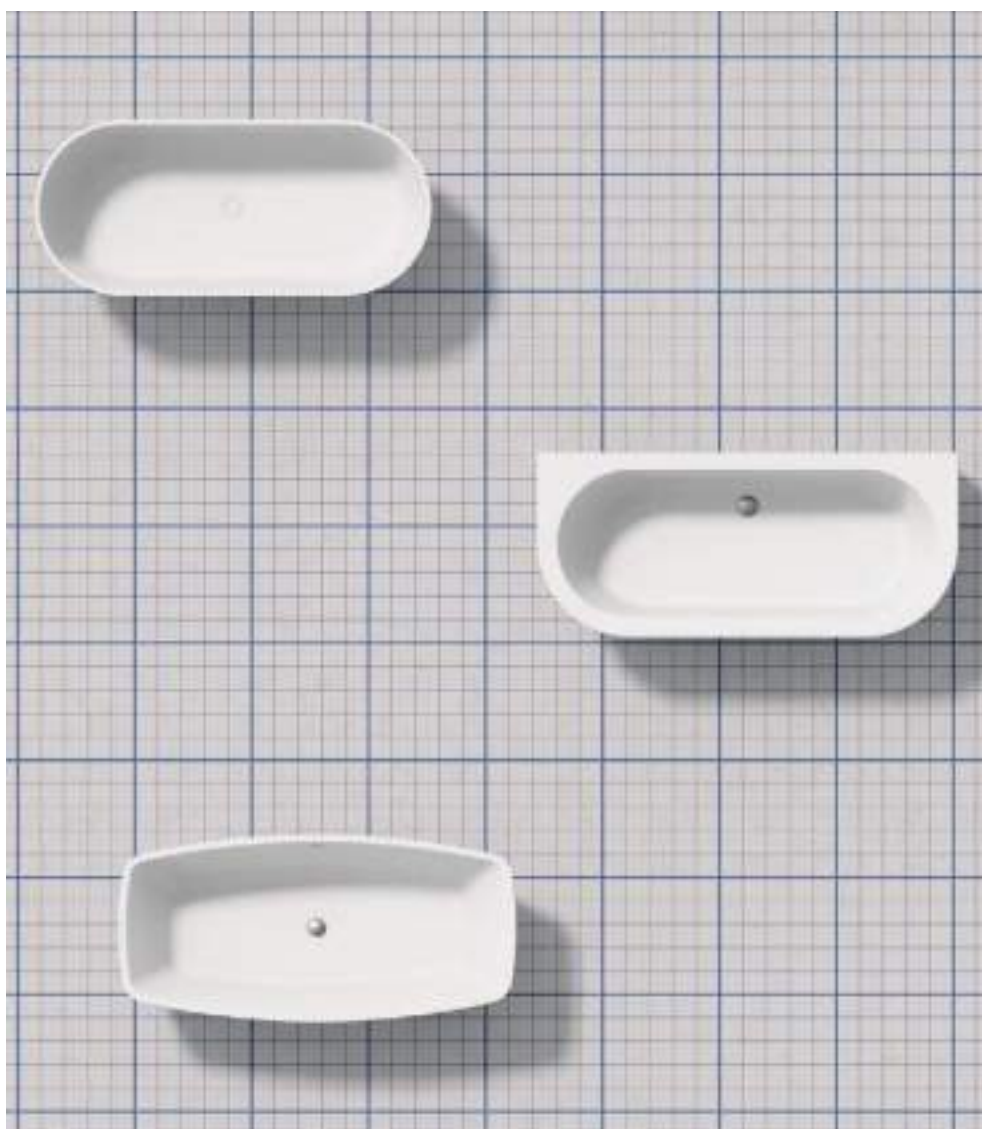

DESIGN, DECORATE AND VIEW IN 3D AND 2D

Pro Zone is the Jacuzzi® portal devised for architects, designers and authorised dealers, where they can find all the tools to help them in their design tasks: pictures, 3D and 2D models, catalogues, technical specifications, installation data sheets and manuals.

— GET SIGNED UP