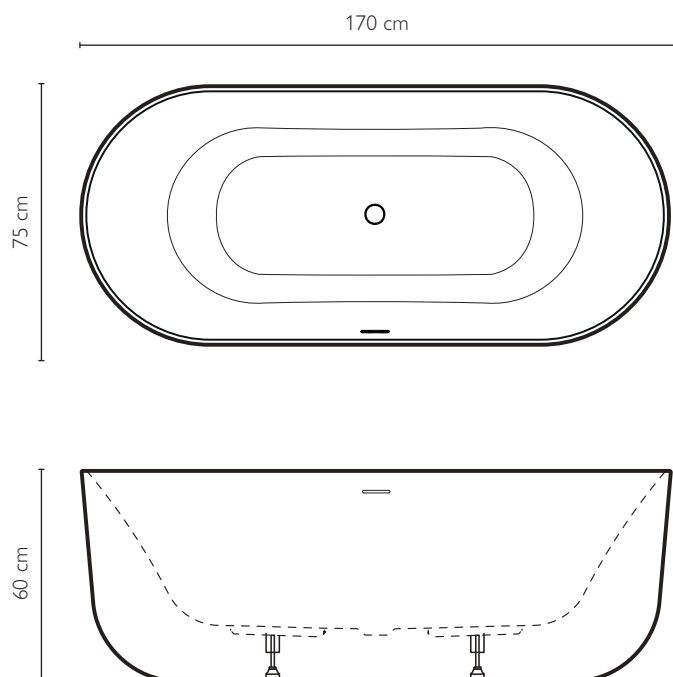

ANAFI free-standing bathtub

SPECIFICATIONS

170 x 75 x 60 H cm

Net weight 48 kg

Water Volume 195 l

Maximum seat width 45 cm

MATERIAL

Acrylic

Steel frame

Reinforced tub, double wall structure

AVAILABLE COLOURS

Glossy white

Satin white

FEATURES

Over flow	✓
Chromed click-clack waste	✓
Siphon	✓
Ajustable feet	✓
Headrest	•
Floorstanding tapware	•

- ✓ Standard
- Optional

— LEARN MORE