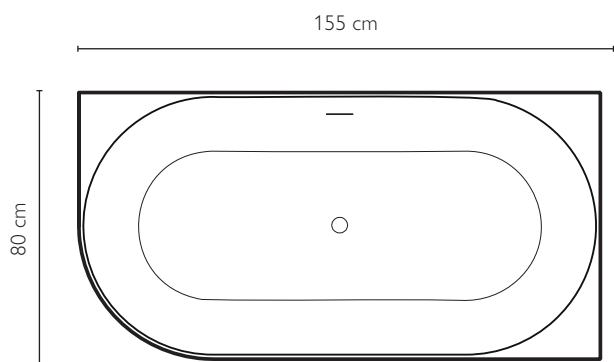

### SPECIFICATIONS

150 x 80 x 60 H cm

Net weight 40 kg

Water Volume 270 l

Maximum seat width 50 cm

### SPECIFICATIONS

155 x 80 x 60,5 H cm

Net weight 42 kg

Water Volume 220 l

Maximum seat width 45 cm

# DALMA

left corner / right corner bathtub

left corner

left corner - satin white

DALMA left corner / right corner bathtub

right corner

**SPECIFICATIONS**

155 x 80 x 60,5 H cm

Net weight 36 kg

Water Volume 220 l

Maximum seat width 45 cm

**MATERIAL**

Acrylic

Steel frame

Reinforced tub, double wall structure

**AVAILABLE COLOURS**