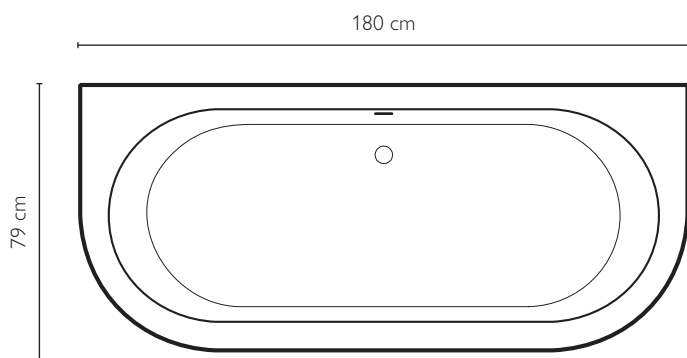

# — SILBA

centre wall bathtub

centre wall - satin white

SILBA centre wall bathtub

**SPECIFICATIONS**

180 x 79 x 58 H cm

Net weight 48 kg

Water Volume 240 l

Maximum seat width 45 cm

**MATERIAL**