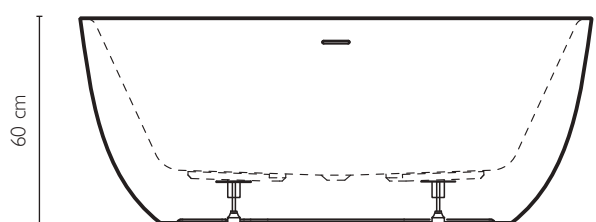

CHIC free-standing bathtub

SPECIFICATIONS

150 x 80 x 60 H cm

Net weight 40 kg

Water Volume 270 l

Maximum seat width 50 cm

MATERIAL

Acrylic

Steel frame

Reinforced tub, double wall structure

AVAILABLE COLOURS

Glossy white

Satin white

FEATURES

Over flow	✓
Chromed click-clack waste	✓
Siphon	✓
Ajustable feet	✓
Headrest	•
Floorstanding tapware	•

- ✓ Standard
- Optional

— LEARN MORE