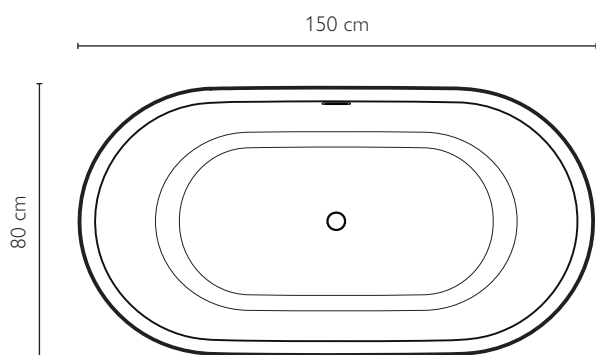

CHIC free-standing bathtub

SPECIFICATIONS

150 x 80 x 60 H cm

Net weight 40 kg

Water Volume 270 l

Maximum seat width 50 cm

MATERIAL

Acrylic

Steel frame

Reinforced tub, double wall structure

AVAILABLE COLOURS

Glossy white

Satin white

FEATURES

Over flow	✓
Chromed click-clack waste	✓
Siphon	✓
Ajustable feet	✓
Headrest	•
Floorstanding tapware	•

- ✓ Standard
- Optional

— LEARN MORE