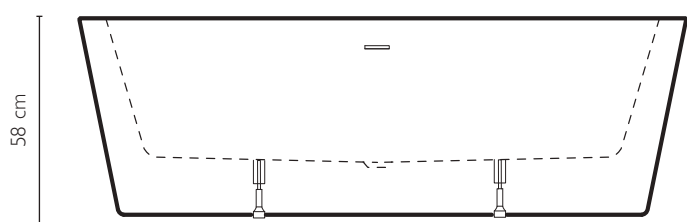

SILBA centre wall bathtub

SPECIFICATIONS

180 x 79 x 58 H cm

Net weight 48 kg

Water Volume 240 l

Maximum seat width 45 cm

MATERIAL

Acrylic

Steel frame

Reinforced tub, double wall structure

AVAILABLE COLOURS

Glossy white

Satin white

FEATURES

Over flow	✓
Chromed click-clack waste	✓
Siphon	✓
Ajustable feet	✓
Headrest	•
Floorstanding tapware	•

— LEARN MORE