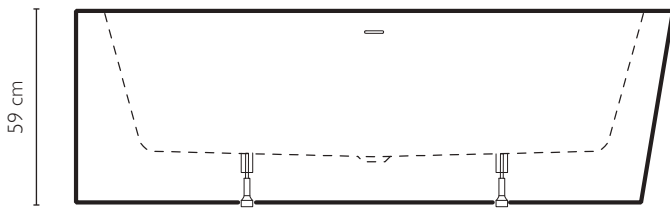

# SILBA

left corner / right corner bathtub

left corner

left corner - glossy white

SILBA left corner / right corner bathtub

right corner

**SPECIFICATIONS**

178 x 78 x 59 H cm