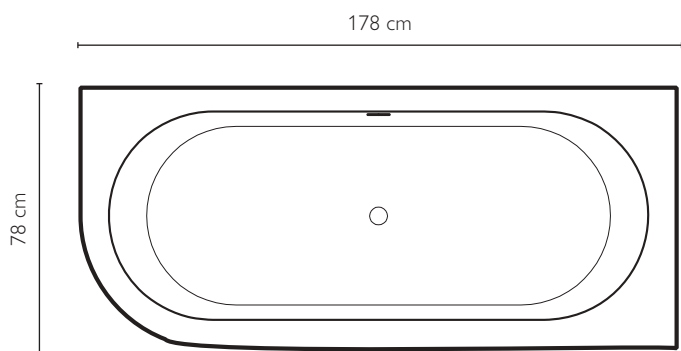

# DALMA

left corner / right corner bathtub

left corner

left corner - satin white

DALMA left corner / right corner bathtub

right corner

**SPECIFICATIONS**

155 x 80 x 60,5 H cm

centre wall - satin white

SILBA centre wall bathtub

**SPECIFICATIONS**

180 x 79 x 58 H cm

Net weight 48 kg

Water Volume 240 l

Maximum seat width 45 cm

**MATERIAL**

# SILBA

left corner / right corner bathtub

left corner

left corner - glossy white

SILBA left corner / right corner bathtub

right corner

**SPECIFICATIONS**

178 x 78 x 59 H cm

Net weight 45 kg

Water Volume 230 l

Maximum seat width 45 cm

**MATERIAL**

Acrylic

Steel frame

Reinforced tub, double wall structure

**AVAILABLE COLOURS**