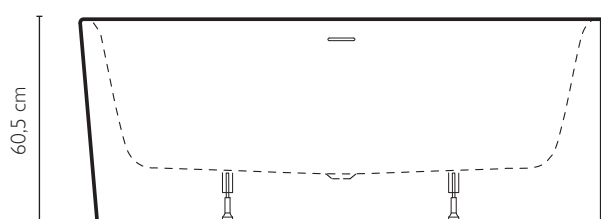

# DALMA

left corner / right corner bathtub

left corner

left corner - satin white

DALMA left corner / right corner bathtub

right corner

**SPECIFICATIONS**

155 x 80 x 60,5 H cm