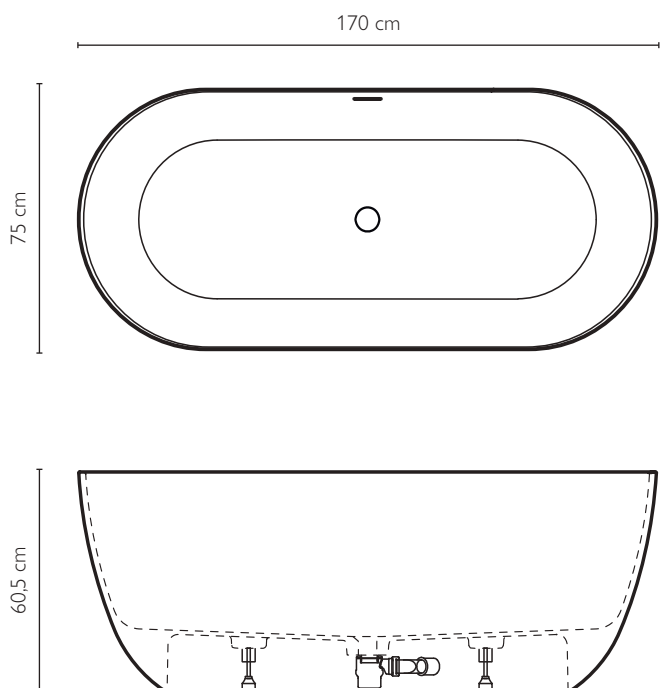

glossy white

DESIRE free-standing bathtub

**SPECIFICATIONS**

185 x 94,5 x 63,5 H cm

Net weight 47 kg

Water Volume 360 l

Maximum seat width 56 cm

**MATERIAL**

# — MOOREA

free-standing bathtub

### SPECIFICATIONS

170 x 75 x 60,5 H cm

Net weight 140 kg

Water Volume 355 l

Maximum seat width 56 cm