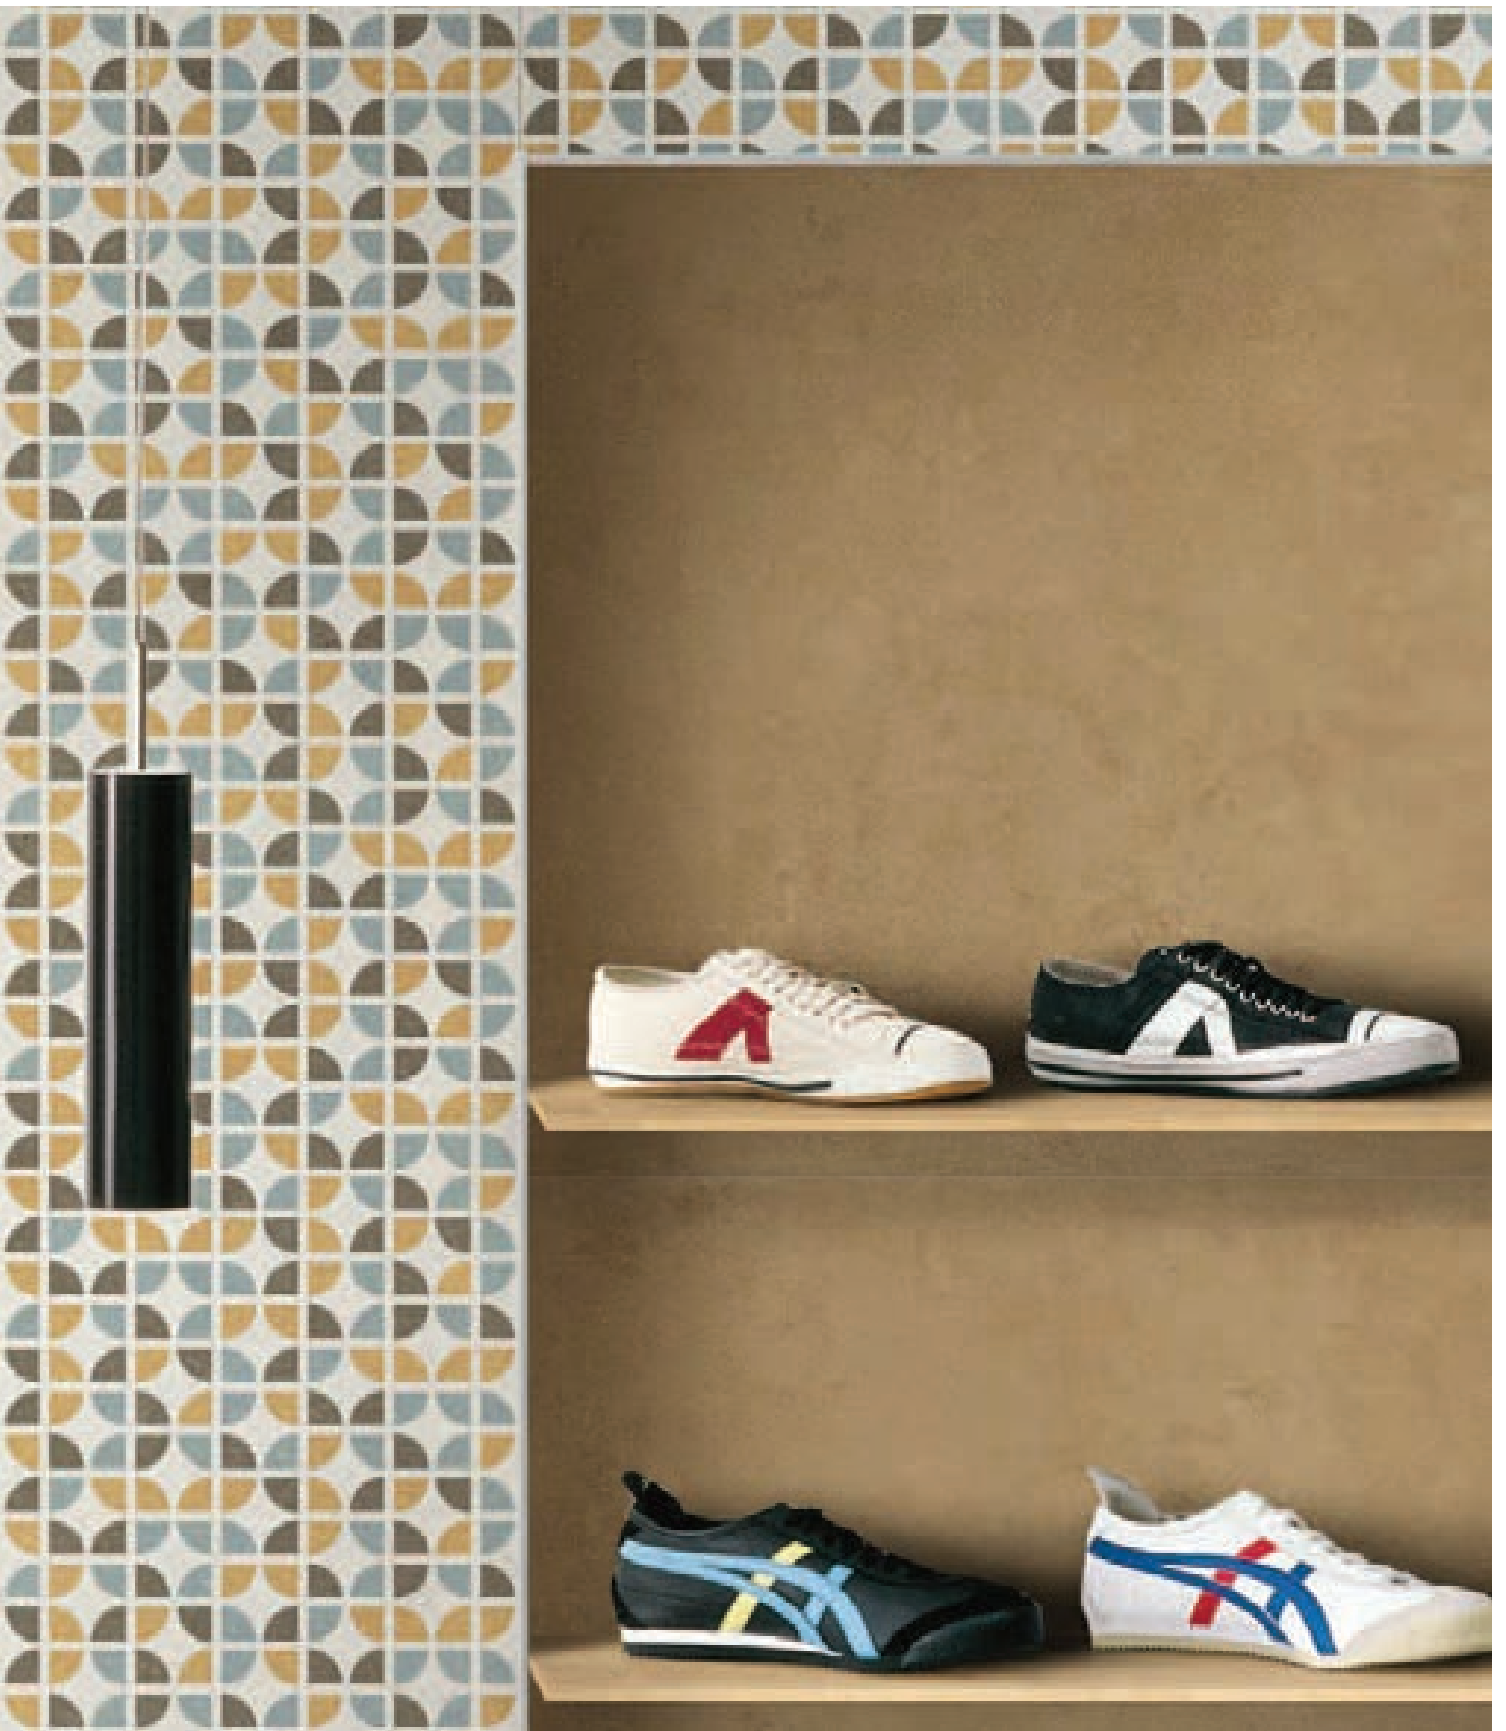

MATCH-UP OF CERIM

WALL: BLUEBERRY COMFORT 60x120

MATCH-UP OF CERIM

WALL: BLUEBERRY COMFORT 60x120 / SUGAR MIX COMFORT 120x280
FLOOR: SUGAR MIX COMFORT 60x120

decoro waves
cinnamon
cookie

MATCH-UP OF CERIM

WALL: DECORO WAVES 120x280 / CINNAMON COMFORT 60x120
FLOOR: COOKIE COMFORT 60x60