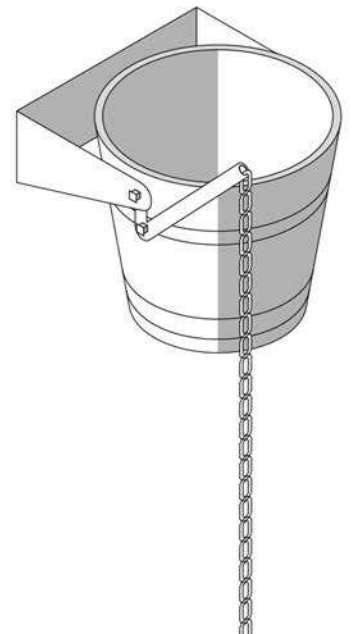

*Perfect
Wellness*

COLLECTIONS

effe

BY EFFEGIBI

SAUNA ACCESSORIES

DIMENSIONS

cm 20 Ø x 25/40 h

MATERIALS

FEATURES

Large packet – 20 kg. for heaters over 3.0 kW

Small packet – 10 kg. for heaters up to 3.0 kW

SAUNA STONES

INFRARED LAMP SEATS FOR SAUNAS

FEATURES

All Effegibi saunas can be provided with seats with a wooden backrest fitted with an infrared lamp complete with their own on/off button.

Not available for biosauna.

Price for each backrest up to a maximum of 4 per sauna.
For greater quantities contact Effegibi.

INFRARED LAMP SEATS

BUCKET SHOWER

FEATURES

Wooden bucket fitted to a stainless steel bracket

Water capacity 4.5-5.0 litres

Adjustable ball cock

BUCKET SHOWER

effe

BY EFFEGIBI

Effegibi

Via Gallo 769
47522 Cesena (FC)
Italy
tel +39 0547 372881
www.effegibi.it

The images and data contained in this catalogue are merely a guide and may be changed at any time without notice.