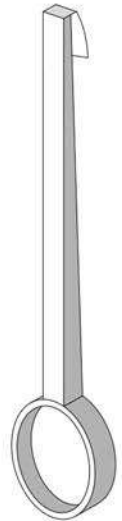

A woman's profile is shown in a tropical setting, with green ferns and foliage visible. The image is overlaid with a circular graphic consisting of three concentric white lines. The text "Perfect Wellness" is written in a white, elegant serif font within the innermost circle.

*Perfect
Wellness*

COLLECTIONS

effe

BY EFFEGIBI

SAUNA ACCESSORIES

DIMENSIONS

cm 20 Ø x 25/40 h

MATERIALS

Fir wood, Canadian hemlock, Heat-treated aspen wood
Plastic internal liner

WOODEN BUCKET

MATERIALS

Natural solid wood
Heat treated solid wood

WOODEN LADLE

FEATURES

Hourglass for saunas

HOURGLASS

Water capacity 4.5-5.0 litres

Adjustable ball cock

BUCKET SHOWER

effe

BY EFFEGIBI

Effegibi

Via Gallo 769
47522 Cesena (FC)
Italy
tel +39 0547 372881
www.effegibi.it

The images and data contained in this catalogue are merely a guide and may be changed at any time without notice.