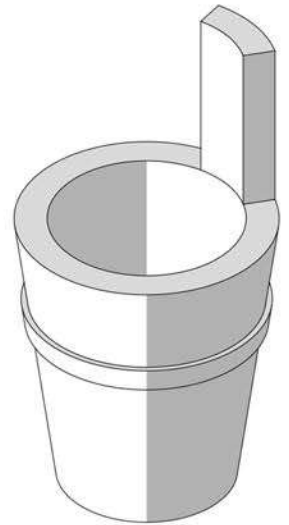

A woman's profile is shown in a tropical setting, with green ferns and foliage visible. The image is overlaid with a circular graphic consisting of three concentric white lines. The text "Perfect Wellness" is written in a white, elegant serif font within the innermost circle.

*Perfect
Wellness*

COLLECTIONS

effe

BY EFFEGIBI

SAUNA ACCESSORIES

DIMENSIONS

cm 20 Ø x 25/40 h

MATERIALS

Fir wood, Canadian hemlock, Heat-treated aspen wood
Plastic internal liner

WOODEN BUCKET

MATERIALS

Natural solid wood
Heat treated solid wood

WOODEN LADLE

FEATURES

Hourglass for saunas

HOURGLASS

Water capacity 4.5-5.0 litres

Adjustable ball cock

BUCKET SHOWER

effe

BY EFFEGIBI

Effegibi

Via Gallo 769
47522 Cesena (FC)
Italy
tel +39 0547 372881
www.effegibi.it

The images and data contained in this catalogue are merely a guide and may be changed at any time without notice.