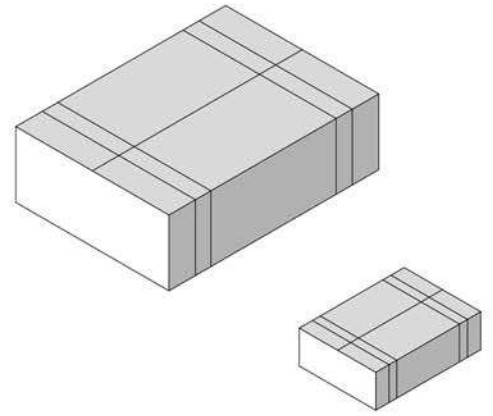

FEATURES

Large packet – 20 kg. for heaters over 3.0 kW

Small packet – 10 kg. for heaters up to 3.0 kW

SAUNA STONES