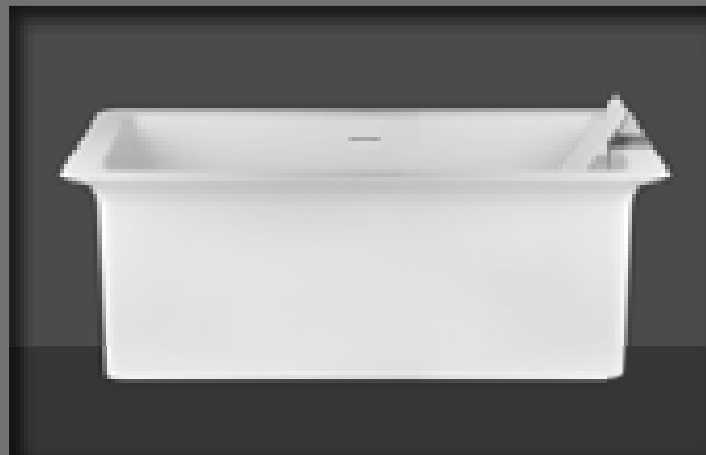

42001

42002

42003

42004

Material:
Ceramic

42113

42115

42015